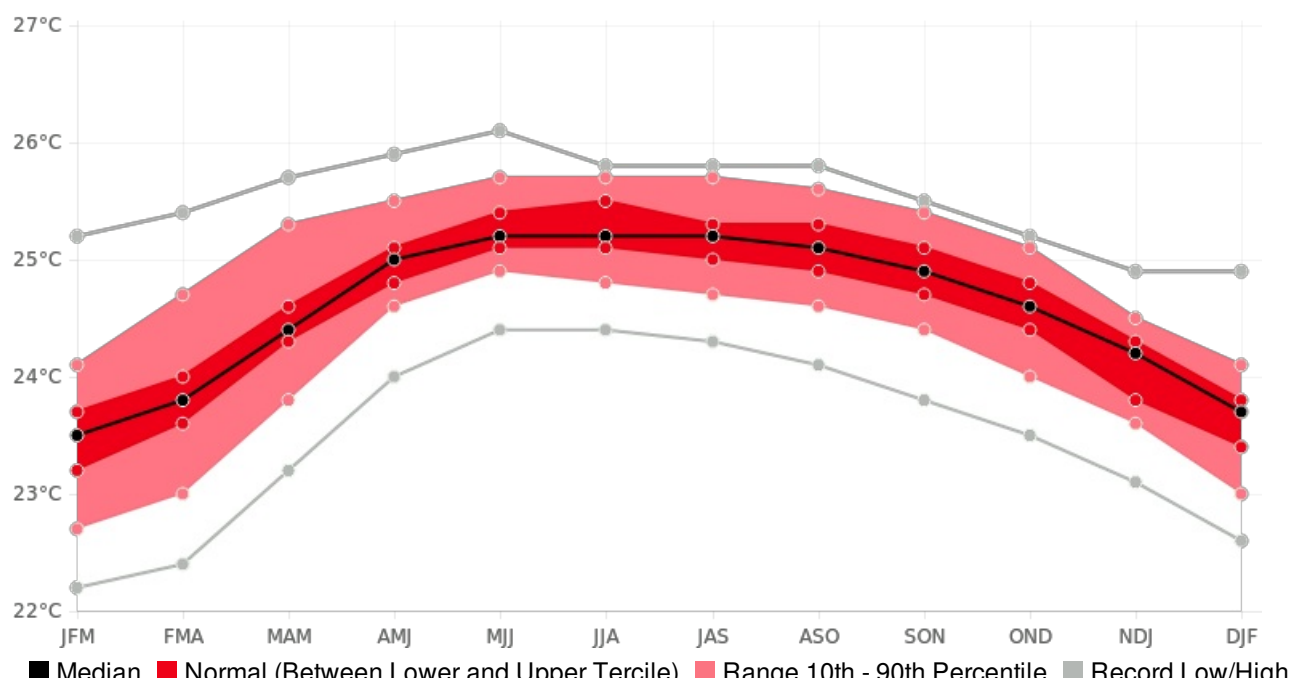

## St-Vincent ET-Joshua-Airport Min Temperature (AVERAGE:24.5 °C) (Period: 1986 - 2010)

	Hottest Value	Hottest Date		Coolest Value	Coolest Date
Year On Record	25.3 °C	2010		23.6 °C	2000
Month On Average	25.2 °C	June		23.3 °C	February
Month On Record	26.2 °C	June 2007		21.9 °C	February 2000
3-month period on record	26.1 °C	May to July 2007		22.2 °C	January to March 2000

# ET-Joshua-Airport, St-Vincent - Monthly Min Temperature

(Location: 13.1°N, -61.2°W; Period of record: 1986-2010)

# ET-Joshua-Airport, St-Vincent - Seasonal Min Temperature

(Location: 13.1°N, -61.2°W; Period of record: 1986-2010)

— Median — Normal (between lower and upper limits) — Range from both extremes — Record Low/High