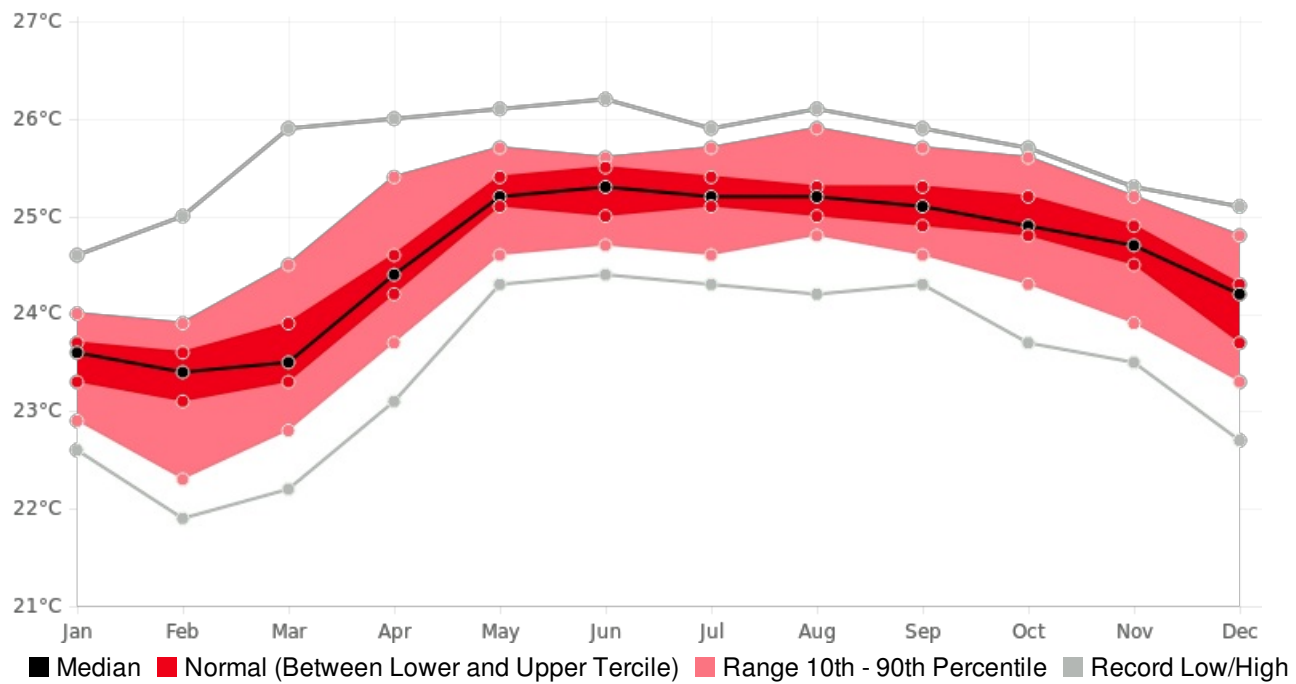

## St-Vincent ET-Joshua-Airport Min Temperature (AVERAGE:24.5 °C) (Period: 1986 - 2010)

	Hottest Value	Hottest Date		Coolest Value	Coolest Date
Year On Record	25.3 °C	2010		23.6 °C	2000
Month On Average	25.2 °C	June		23.3 °C	February
Month On Record	26.2 °C	June 2007		21.9 °C	February 2000
3-month period on record	26.1 °C	May to July 2007		22.2 °C	January to March 2000

# ET-Joshua-Airport, St-Vincent - Monthly Min Temperature

(Location: 13.1°N, -61.2°W; Period of record: 1986-2010)

# ET-Joshua-Airport, St-Vincent - Seasonal Min Temperature

(Location: 13.1°N, -61.2°W; Period of record: 1986-2010)

— Median — Normal (between lower and upper limits) — Range from both extremes — Record Low/High