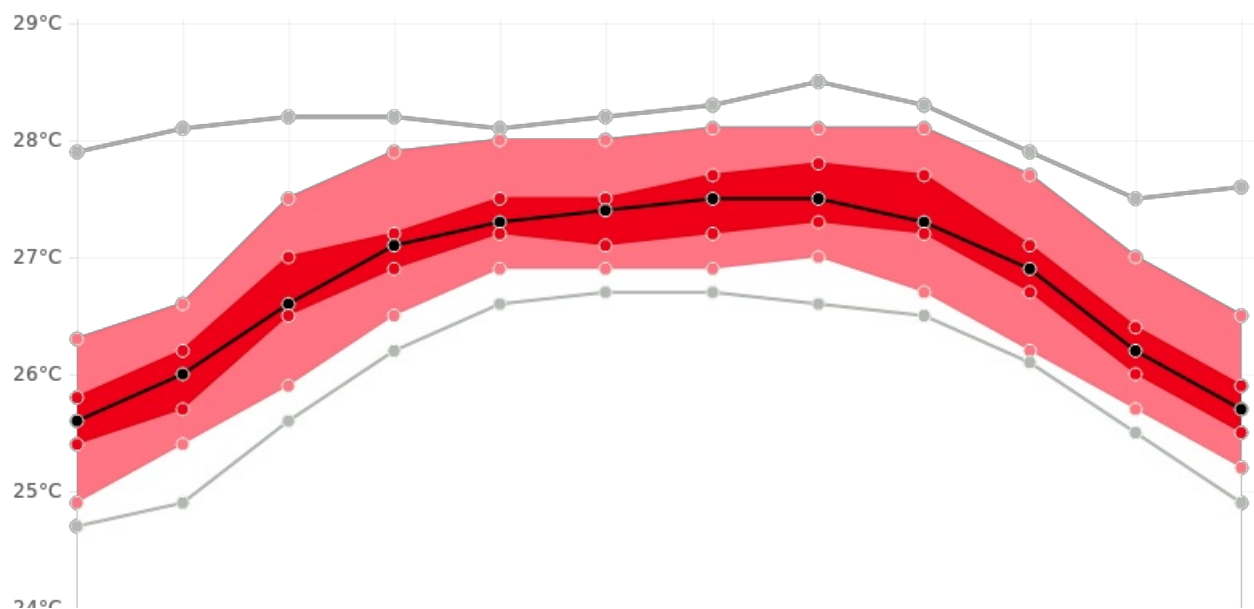

Generated By CAROGEN

St-Vincent ET-Joshua-Airport Mean Temperature (AVERAGE:26.8 °C) (Period: 1981 - 2010)

	Hottest Value	Hottest Date		Coollest Value	Coollest Date
Year On Record	27.9 °C	2010		26.1 °C	2000
Month On Average	27.7 °C	September		25.6 °C	February
Month On Record	28.9 °C	September 1995		24.2 °C	December 1990 December 1992 February 2001 March 2001
3-month period on record	28.5 °C	August to October 2005		24.7 °C	January to March 2001

ET-Joshua-Airport, St-Vincent - Monthly Mean Temperature

(Location: 13.1°N, -61.2°W; Period of record: 1981-2010)

ET-Joshua-Airport, St-Vincent - Seasonal Mean Temperature

(Location: 13.1°N, -61.2°W; Period of record: 1981-2010)