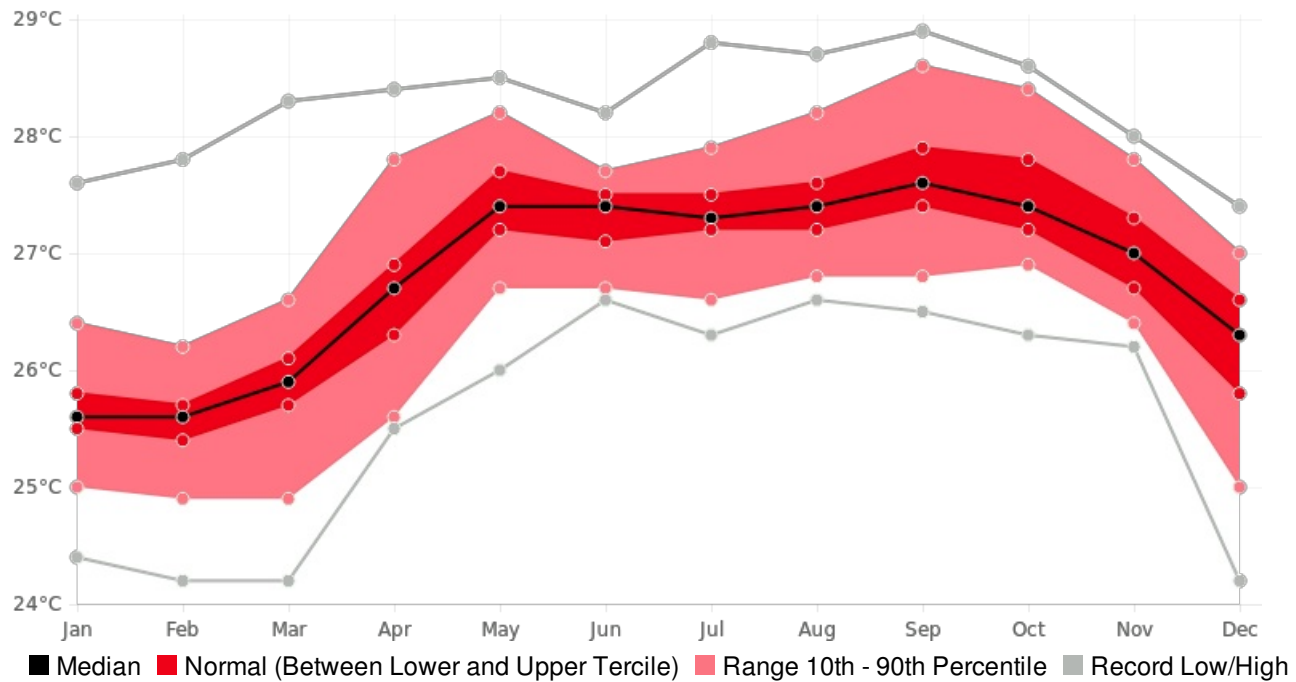

Generated By CAROGEN

St-Vincent ET-Joshua-Airport Mean Temperature (AVERAGE:26.8 °C) (Period: 1981 - 2010)

	Hottest Value	Hottest Date		Coollest Value	Coollest Date
Year On Record	27.9 °C	2010		26.1 °C	2000
Month On Average	27.7 °C	September		25.6 °C	February
Month On Record	28.9 °C	September 1995		24.2 °C	December 1990 December 1992 February 2001 March 2001
3-month period on record	28.5 °C	August to October 2005		24.7 °C	January to March 2001

ET-Joshua-Airport, St-Vincent - Monthly Mean Temperature

(Location: 13.1°N, -61.2°W; Period of record: 1981-2010)

ET-Joshua-Airport, St-Vincent - Seasonal Mean Temperature

(Location: 13.1°N, -61.2°W; Period of record: 1981-2010)