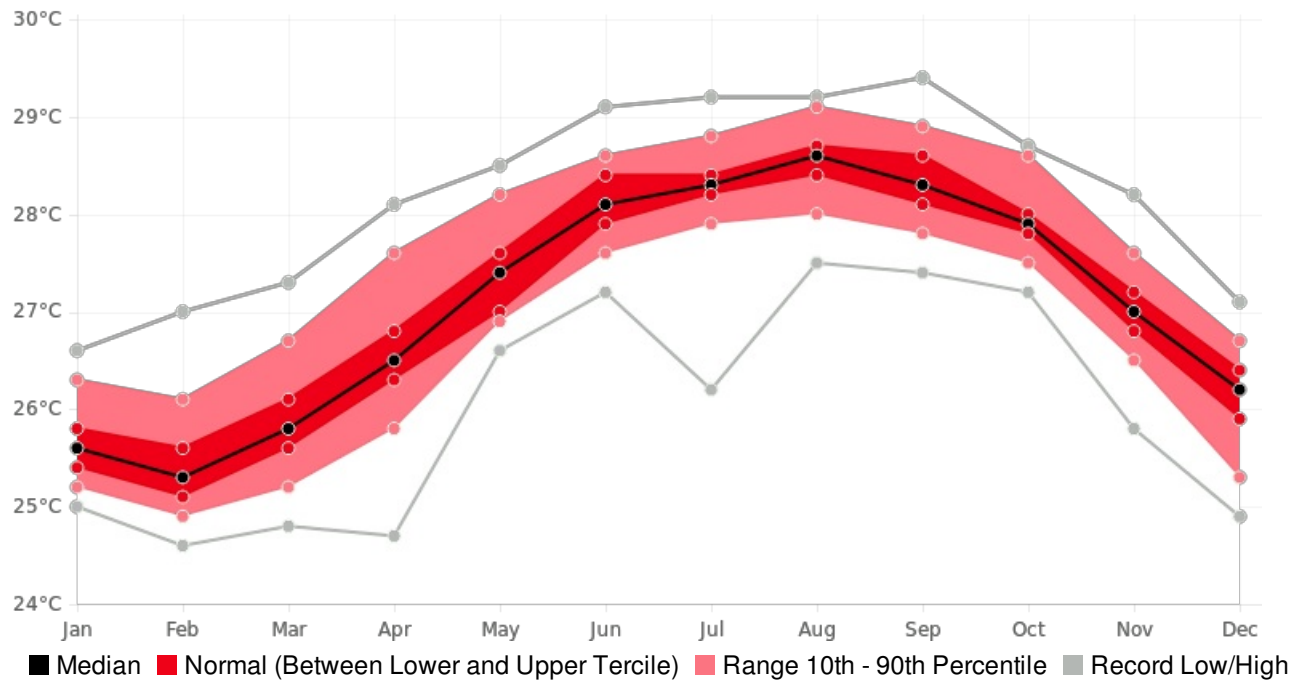

Generated By CAROGEN

St-Kitts Nat-Agric-Station Mean Temperature (AVERAGE:27.1 °C) (Period: 1981 - 2010)

	Hottest Value	Hottest Date		Coollest Value	Coollest Date
Year On Record	27.8 °C	2007		26.4 °C	1984
Month On Average	28.5 °C	August		25.4 °C	February
Month On Record	29.4 °C	September 2003		24.6 °C	February 1989 February 2006
3-month period on record	29 °C	July to September 2003		24.9 °C	January to March 1989

Nat-Agric-Station, St-Kitts - Monthly Mean Temperature

(Location: 17.3°N, -62.7°W; Period of record: 1981-2010)

Nat-Agric-Station, St-Kitts - Seasonal Mean Temperature

(Location: 17.3°N, -62.7°W; Period of record: 1981-2010)