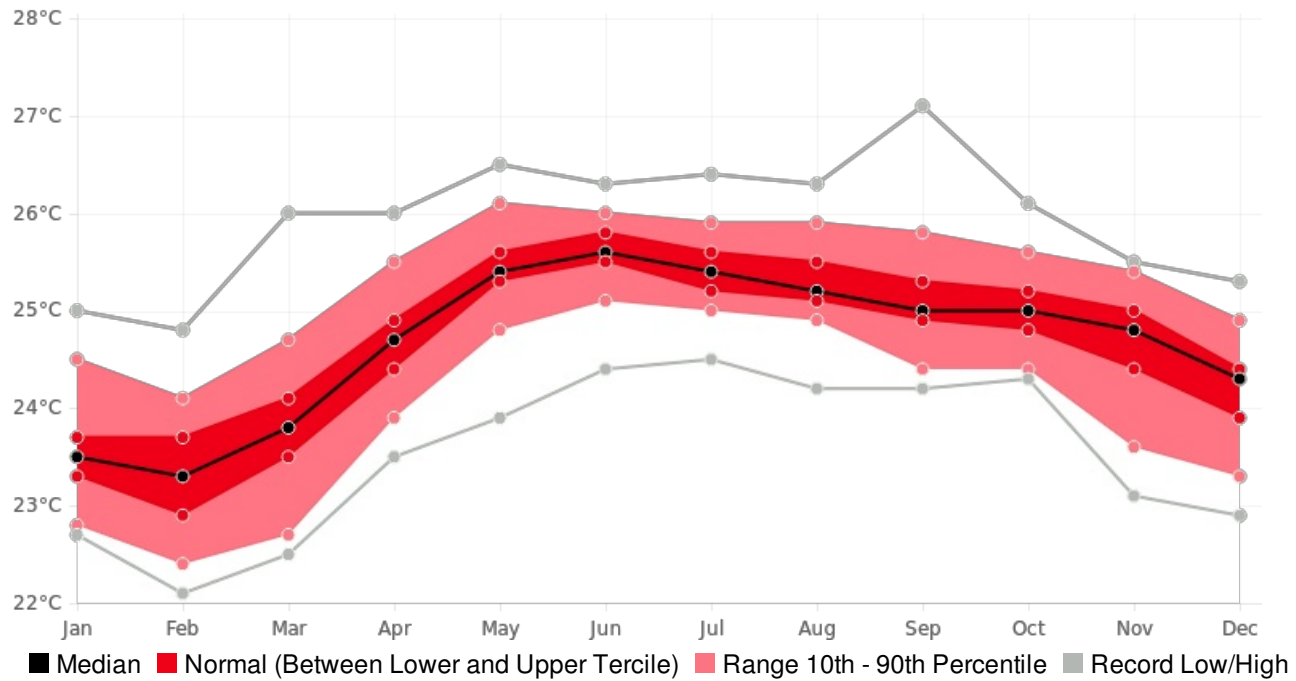

USAID
FROM THE AMERICAN PEOPLE

Generated By CAROGEN

SLU Hew Min Temperature (AVERAGE:24.7 °C) (Period: 1981 - 2010)

	Hottest Value	Hottest Date		Coolest Value	Coolest Date
Year On Record	25.5 °C	2010		23.9 °C	1985
Month On Average	25.6 °C	June		23.3 °C	February
Month On Record	27.1 °C	September 1983		22.1 °C	February 1986
3-month period on record	26.3 °C	May to July 1995		22.5 °C	January to March 1986

Hew, SLU - Monthly Min Temperature

(Location: 13.75°N, -60.95°W; Period of record: 1981-2010)

Hew, SLU - Seasonal Min Temperature

(Location: 13.75°N, -60.95°W; Period of record: 1981-2010)