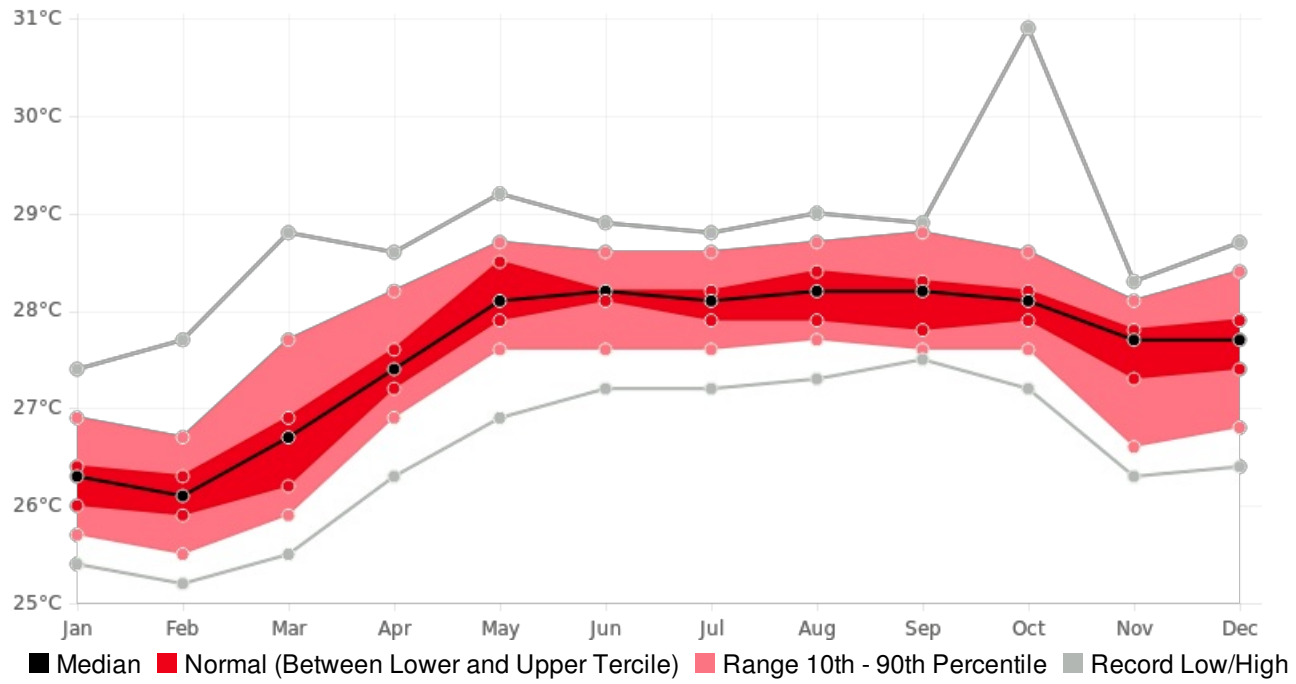

## SLU Hew Mean Temperature (AVERAGE:27.5 °C) (Period: 1981 - 2010)

	Hottest Value	Hottest Date		Coollest Value	Coollest Date
Year On Record	28.3 °C	2010		26.7 °C	1985
Month On Average	28.2 °C	August		26.2 °C	February
Month On Record	30.9 °C	October 1995		25.2 °C	February 1985
3-month period on record	29.3 °C	August to October 1995		25.4 °C	January to March 1985

## Hew, SLU - Monthly Mean Temperature

(Location: 13.75°N, -60.95°W; Period of record: 1981-2010)

## Hew, SLU - Seasonal Mean Temperature

(Location: 13.75°N, -60.95°W; Period of record: 1981-2010)