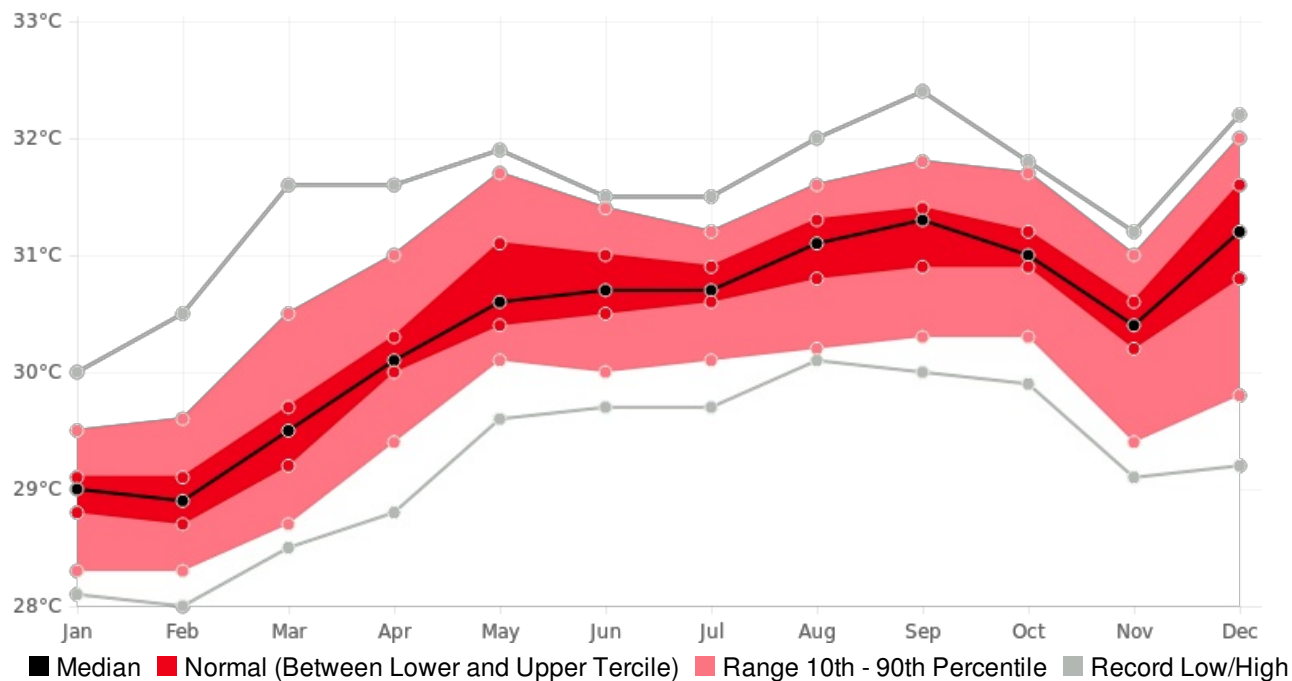

USAID
FROM THE AMERICAN PEOPLE

Generated By CAROGEN

SLU Hew Max Temperature (AVERAGE:30.4 °C) (Period: 1981 - 2010)

	Hottest Value	Hottest Date		Coollest Value	Coollest Date
Year On Record	31.2 °C	1998		29.5 °C	1985
Month On Average	31.1 °C	September		28.9 °C	January
Month On Record	32.4 °C	September 2005		28 °C	February 1985
3-month period on record	31.9 °C	August to October 2005		28.2 °C	January to March 1985

Hew, SLU - Monthly Max Temperature

(Location: 13.75°N, -60.95°W; Period of record: 1981-2010)

Hew, SLU - Seasonal Max Temperature

(Location: 13.75°N, -60.95°W; Period of record: 1981-2010)