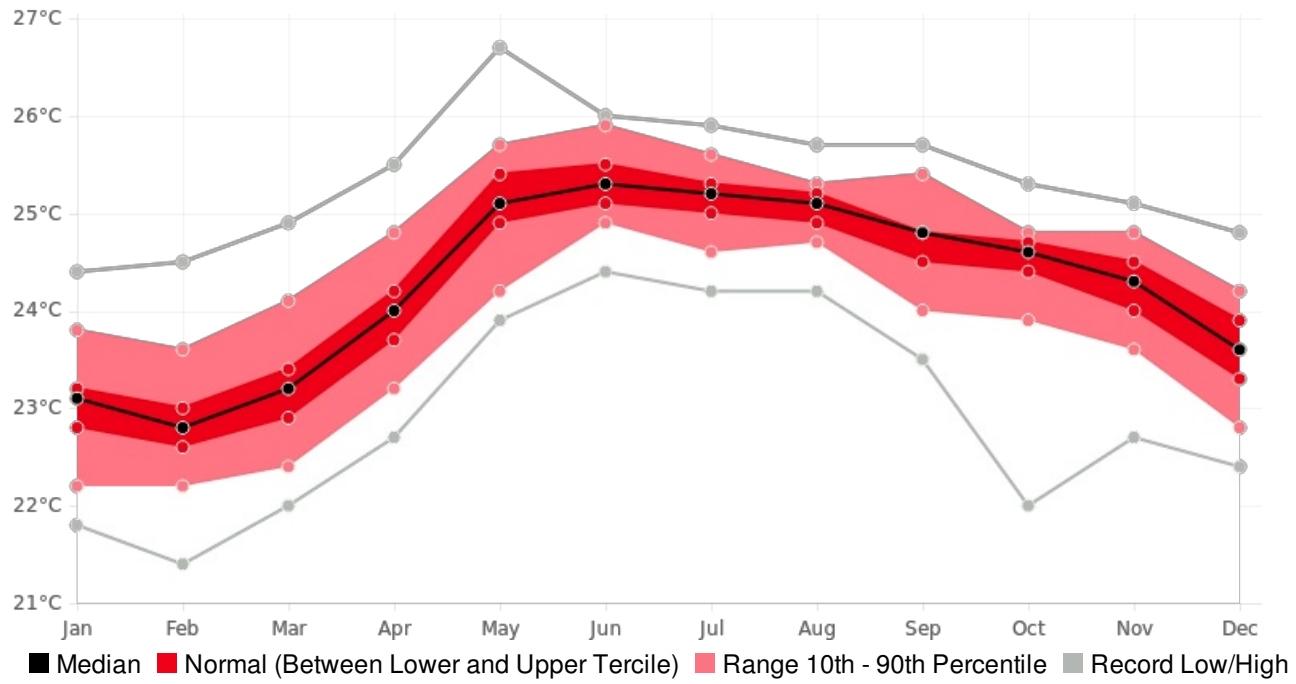

## SLU GC Min Temperature (AVERAGE:24.2 °C) (Period: 1981 - 2010)

	Hottest Value	Hottest Date		Coolest Value	Coolest Date
Year On Record	25.1 °C	1998		23.5 °C	1991
Month On Average	25.3 °C	June		22.8 °C	February
Month On Record	26.7 °C	May 1981		21.4 °C	February 1986
3-month period on record	25.8 °C	May to July 1995		22.1 °C	January to March 1992

## GC, SLU - Monthly Min Temperature

(Location: 14.02°N, -60.99°W; Period of record: 1981-2010)

## GC, SLU - Seasonal Min Temperature

(Location: 14.02°N, -60.99°W; Period of record: 1981-2010)