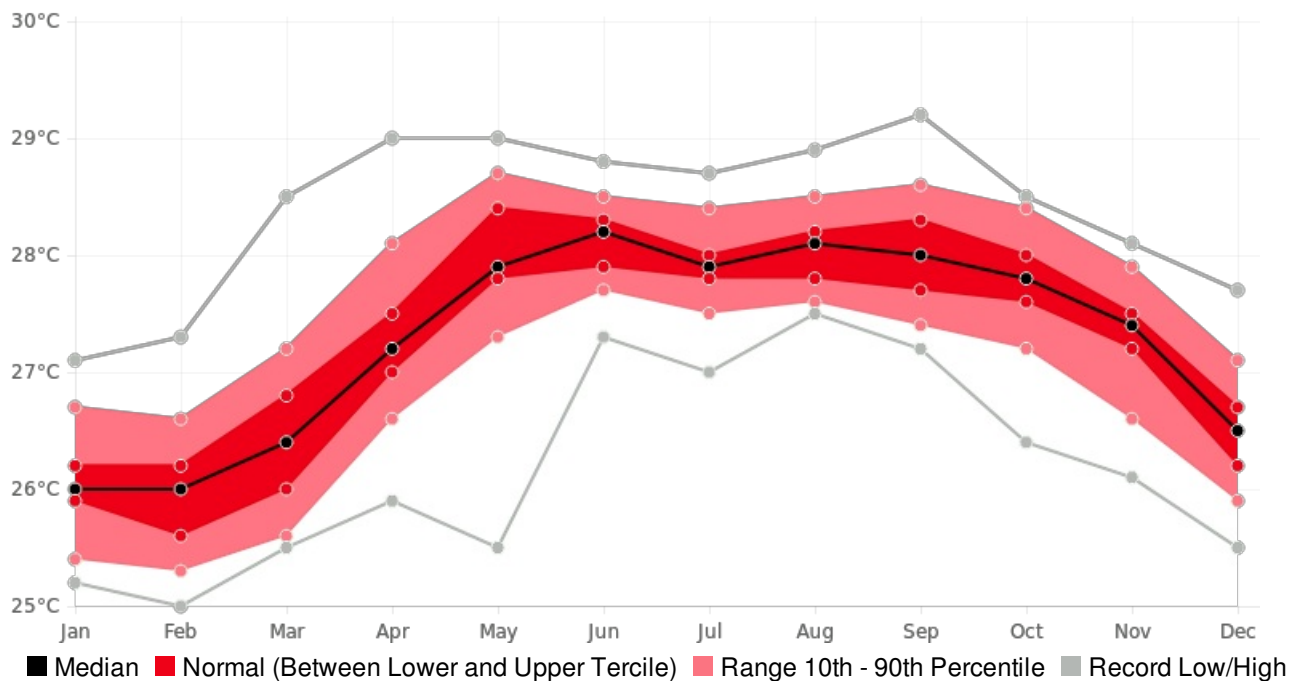

Generated By CAROGEN

SLU GC Mean Temperature (AVERAGE:27.3 °C) (Period: 1981 - 2010)

	Hottest Value	Hottest Date		Coollest Value	Coollest Date
Year On Record	28.1 °C	1998		26.7 °C	1985
Month On Average	28.1 °C	June		26 °C	February
Month On Record	29.2 °C	September 2005		25 °C	February 1986
3-month period on record	28.8 °C	August to October 2005		25.3 °C	January to March 1985

GC, SLU - Monthly Mean Temperature

(Location: 14.02°N, -60.99°W; Period of record: 1981-2010)

GC, SLU - Seasonal Mean Temperature

(Location: 14.02°N, -60.99°W; Period of record: 1981-2010)