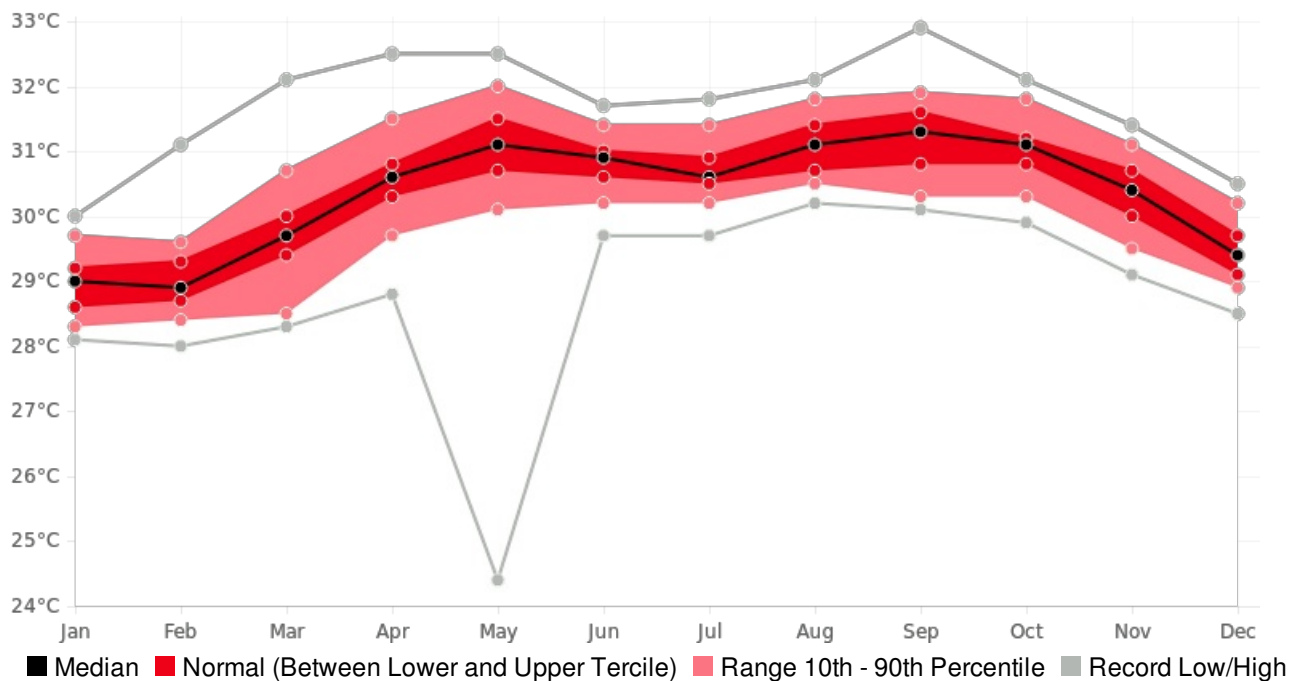

USAID
FROM THE AMERICAN PEOPLE

Generated By CAROGEN

SLU GC Max Temperature (AVERAGE:30.3 °C) (Period: 1981 - 2010)

| | Hottest Value | Hottest Date | | Coollest Value | Coollest Date |
|--------------------------|---------------|------------------------|--|----------------|-----------------------|
| Year On Record | 31.2 °C | 2010 | | 29.6 °C | 1985 |
| Month On Average | 31.2 °C | September | | 29 °C | January |
| Month On Record | 32.9 °C | September 2005 | | 24.4 °C | May 1981 |
| 3-month period on record | 32.3 °C | August to October 2005 | | 28.3 °C | January to March 1985 |

GC, SLU - Monthly Max Temperature

(Location: 14.02°N, -60.99°W; Period of record: 1981-2010)

GC, SLU - Seasonal Max Temperature

(Location: 14.02°N, -60.99°W; Period of record: 1981-2010)