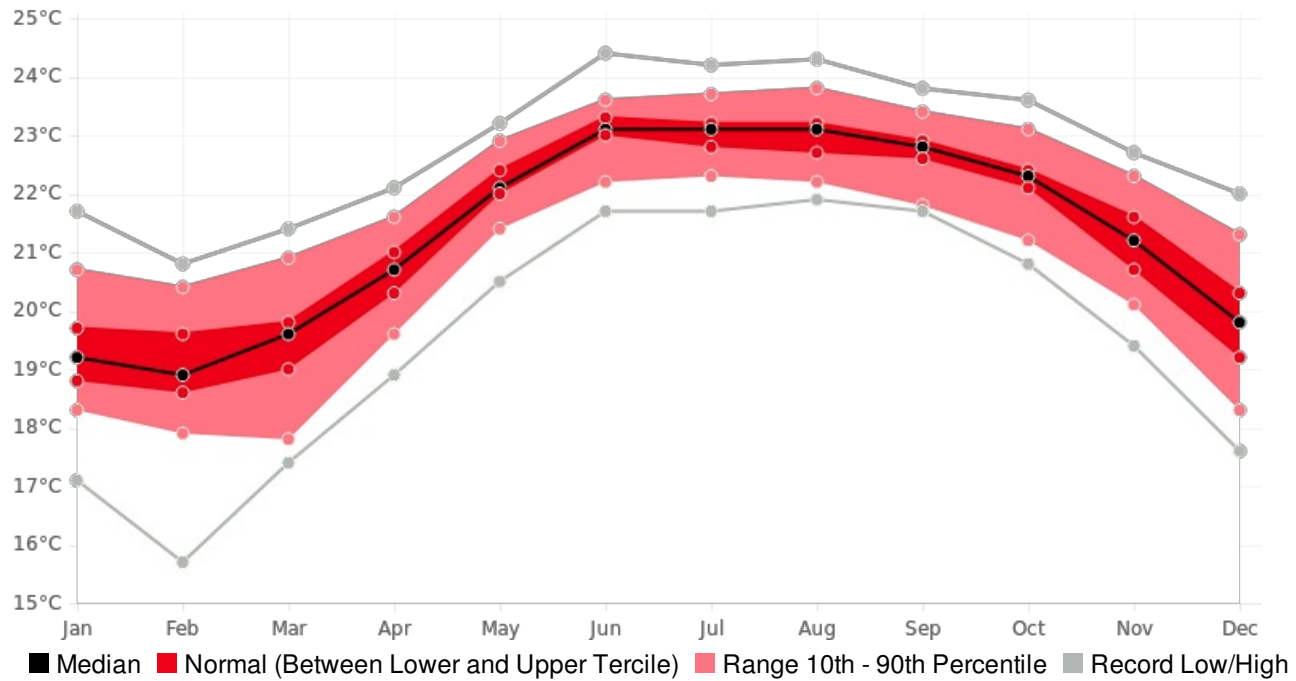

USAID
FROM THE AMERICAN PEOPLE

Generated By CAROGEN

Puerto-Rico PONCE Min Temperature (AVERAGE:21.3 °C) (Period: 1981 - 2010)

	Hottest Value	Hottest Date		Coolest Value	Coolest Date
Year On Record	22.5 °C	1998		20.2 °C	2008
Month On Average	23 °C	June		19.1 °C	February
Month On Record	24.4 °C	June 1997		15.7 °C	February 2005
3-month period on record	24.3 °C	June to August 1997		17.8 °C	December to February 2004

PONCE, Puerto-Rico - Monthly Min Temperature

(Location: 18°N, -66.5°W; Period of record: 1981-2010)

PONCE, Puerto-Rico - Seasonal Min Temperature

(Location: 18°N, -66.5°W; Period of record: 1981-2010)