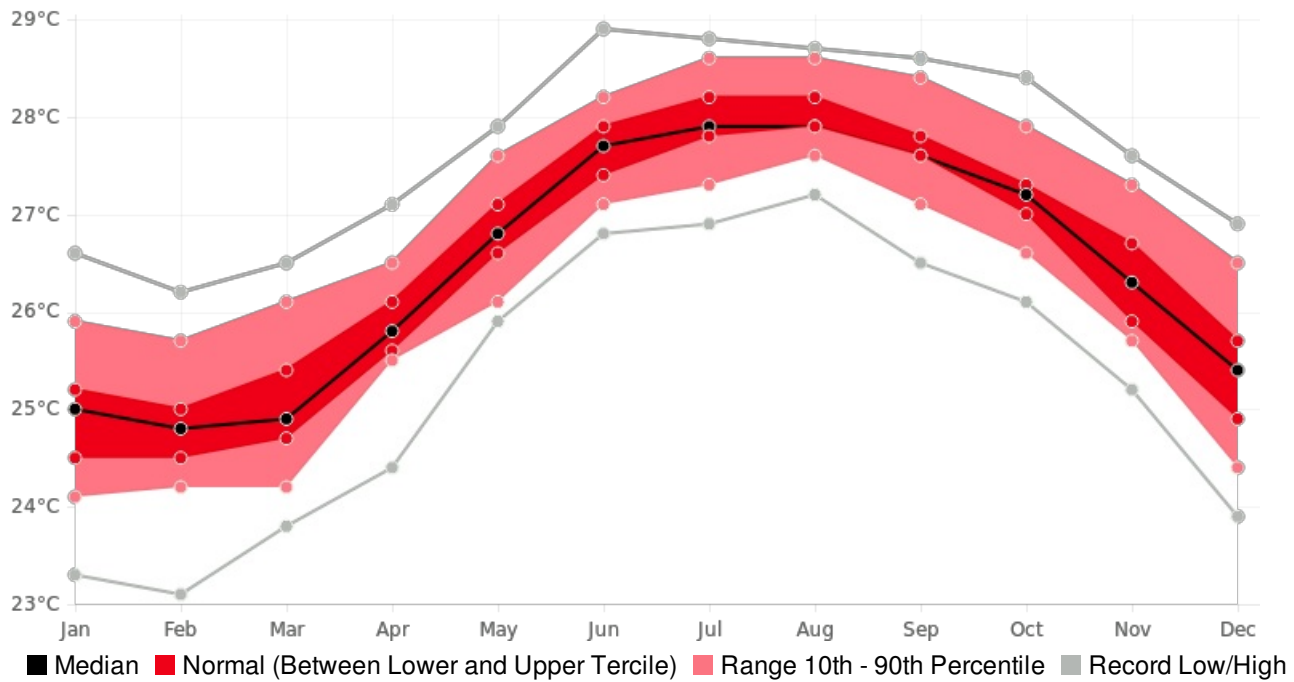

USAID
FROM THE AMERICAN PEOPLE

GFCS
GLOBAL FRAMEWORK FOR
CLIMATE SERVICES

Generated By CAROGEN

Puerto-Rico PONCE Mean Temperature (AVERAGE:26.5 °C) (Period: 1981 - 2010)

	Hottest Value	Hottest Date		Coollest Value	Coollest Date
Year On Record	27.4 °C	1998		25.7 °C	1985
Month On Average	28 °C	August		24.8 °C	February
Month On Record	28.9 °C	June 1997		23.1 °C	February 2005
3-month period on record	28.7 °C	June to August 1997		23.8 °C	December to February 1984

PONCE, Puerto-Rico - Monthly Mean Temperature

(Location: 18°N, -66.5°W; Period of record: 1981-2010)

PONCE, Puerto-Rico - Seasonal Mean Temperature

(Location: 18°N, -66.5°W; Period of record: 1981-2010)