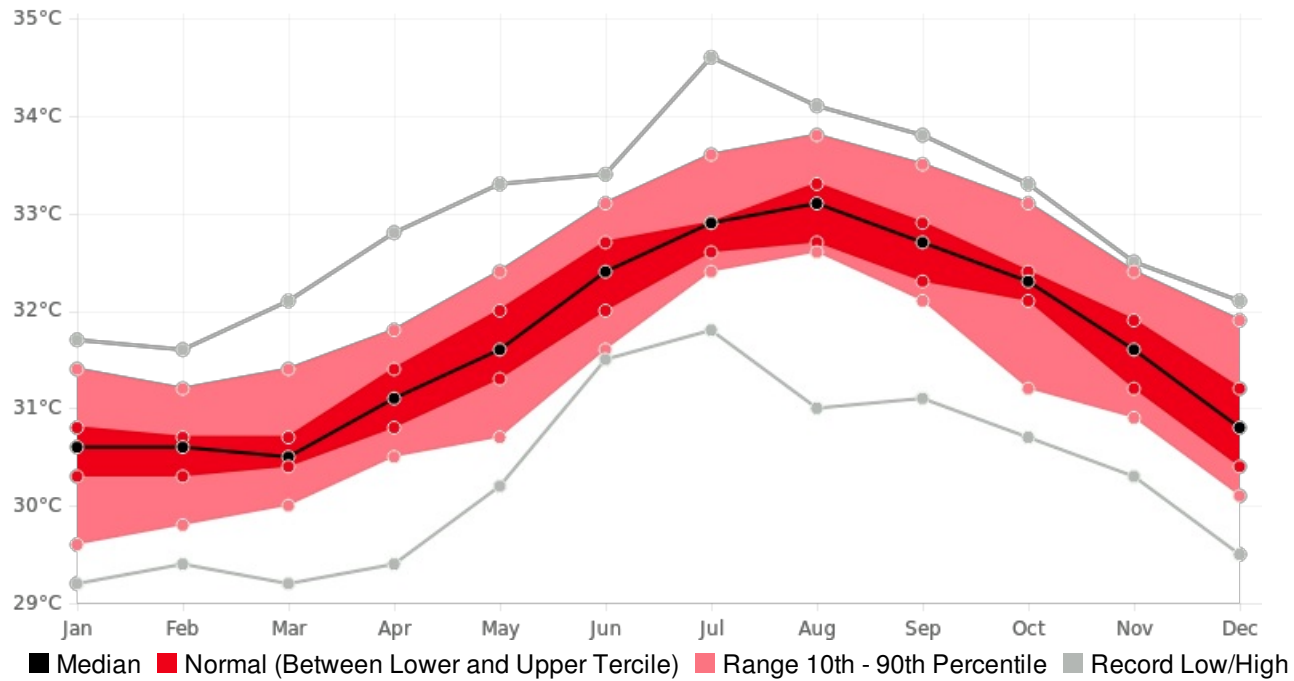

Generated By CAROGEN

Puerto-Rico PONCE Max Temperature (AVERAGE:31.7 °C) (Period: 1981 - 2010)

| | Hottest Value | Hottest Date | | Coollest Value | Coollest Date |
|--------------------------|---------------|---------------------|--|----------------|----------------------------|
| Year On Record | 32.6 °C | 2010 | | 31 °C | 1989 |
| Month On Average | 33.1 °C | August | | 30.5 °C | February |
| Month On Record | 34.6 °C | July 2008 | | 29.2 °C | March 1989 January 1992 |
| 3-month period on record | 33.8 °C | June to August 2008 | | 29.6 °C | December to February 1984 |

PONCE, Puerto-Rico - Monthly Max Temperature

(Location: 18°N, -66.5°W; Period of record: 1981-2010)

PONCE, Puerto-Rico - Seasonal Max Temperature

(Location: 18°N, -66.5°W; Period of record: 1981-2010)