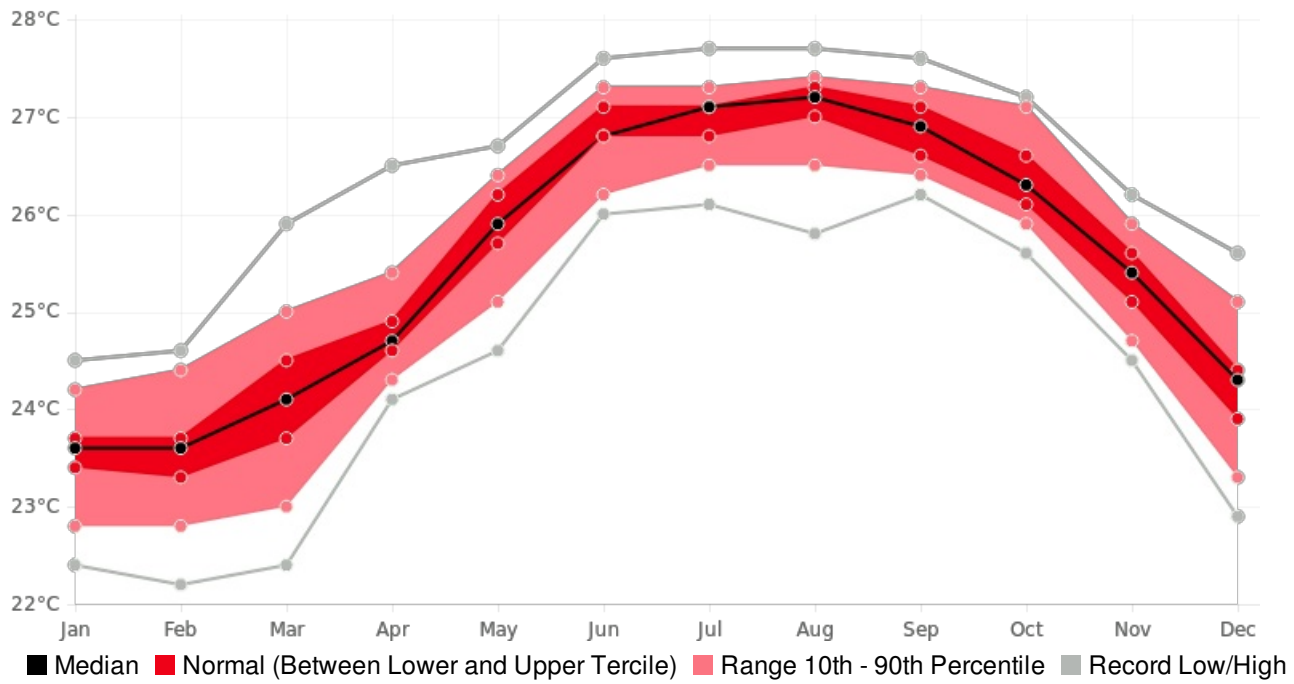

USAID
FROM THE AMERICAN PEOPLE

Generated By CAROGEN

Puerto-Rico MANATI Mean Temperature (AVERAGE:25.4 °C) (Period: 1981 - 2010)

	Hottest Value	Hottest Date		Coollest Value	Coollest Date
Year On Record	26 °C	2003		25 °C	1996
Month On Average	27.1 °C	August		23.5 °C	February
Month On Record	27.7 °C	July 1983 August 1987		22.2 °C	February 1999 February 2005
3-month period on record	27.5 °C	June to August 1983		22.6 °C	January to March 2000

MANATI, Puerto-Rico - Monthly Mean Temperature

(Location: 18.4°N, -66.5°W; Period of record: 1981-2010)

MANATI, Puerto-Rico - Seasonal Mean Temperature

(Location: 18.4°N, -66.5°W; Period of record: 1981-2010)