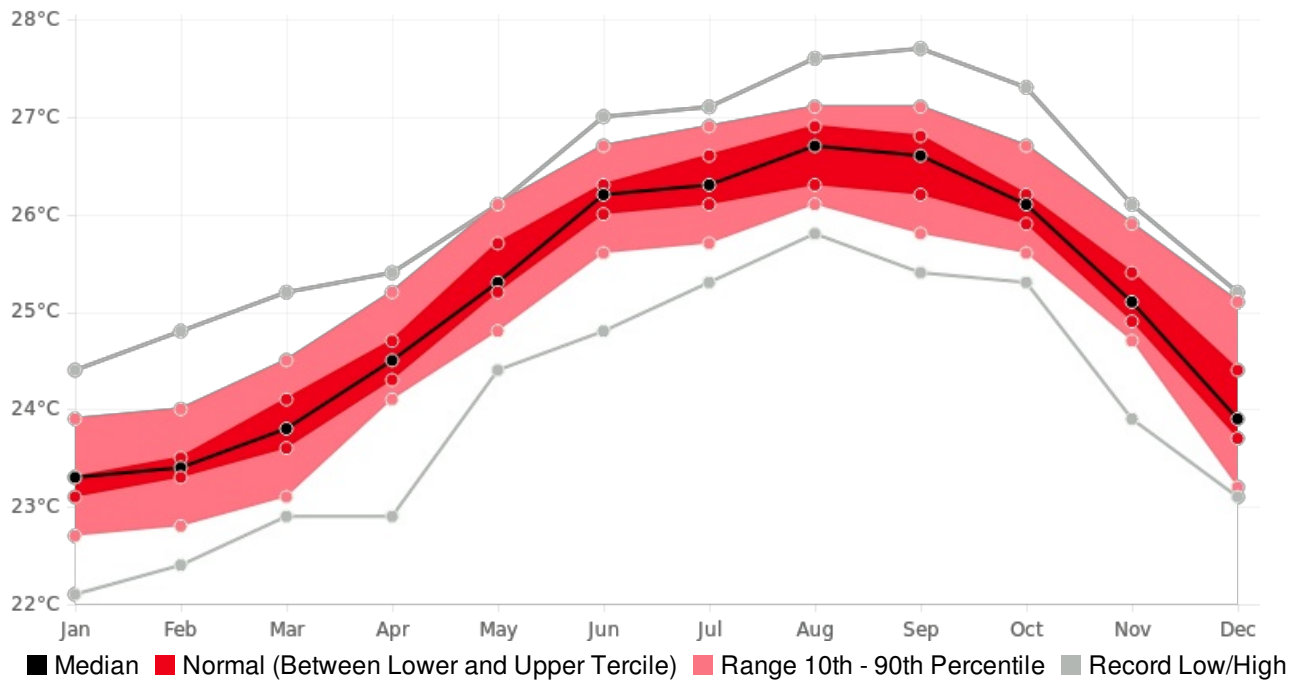

USAID
FROM THE AMERICAN PEOPLE

GFCS
GLOBAL FRAMEWORK FOR
CLIMATE SERVICES

Generated By CAROGEN

Puerto-Rico ISABELA Mean Temperature (AVERAGE:25.1 °C) (Period: 1981 - 2010)

	Hottest Value	Hottest Date		Coollest Value	Coollest Date
Year On Record	25.8 °C	2003		24.4 °C	1985
Month On Average	26.6 °C	August		23.2 °C	January
Month On Record	27.7 °C	September 2005		22.1 °C	January 1985
3-month period on record	27.4 °C	August to October 2005		22.6 °C	January to March 1985

ISABELA, Puerto-Rico - Monthly Mean Temperature

(Location: 18.5°N, -67.1°W; Period of record: 1981-2010)

ISABELA, Puerto-Rico - Seasonal Mean Temperature

(Location: 18.5°N, -67.1°W; Period of record: 1981-2010)