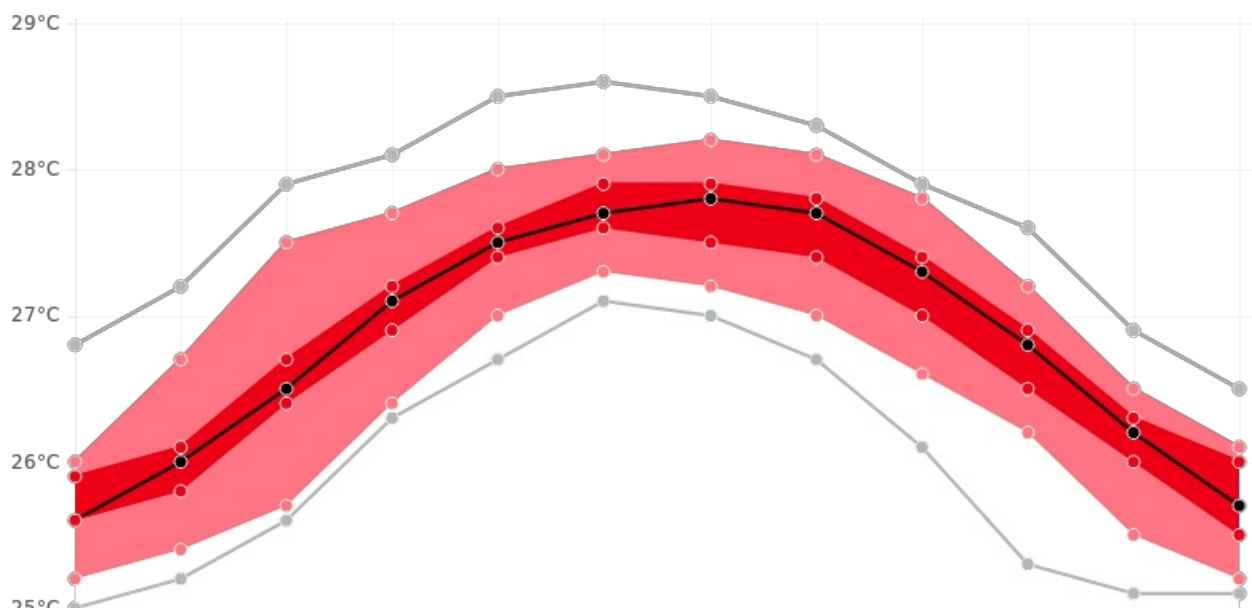

LAMENTIN-AERO, Martinique - Seasonal Mean Temperature

(Location: 14.59533° N, -60.995667° W; Period of record: 1981-2010)