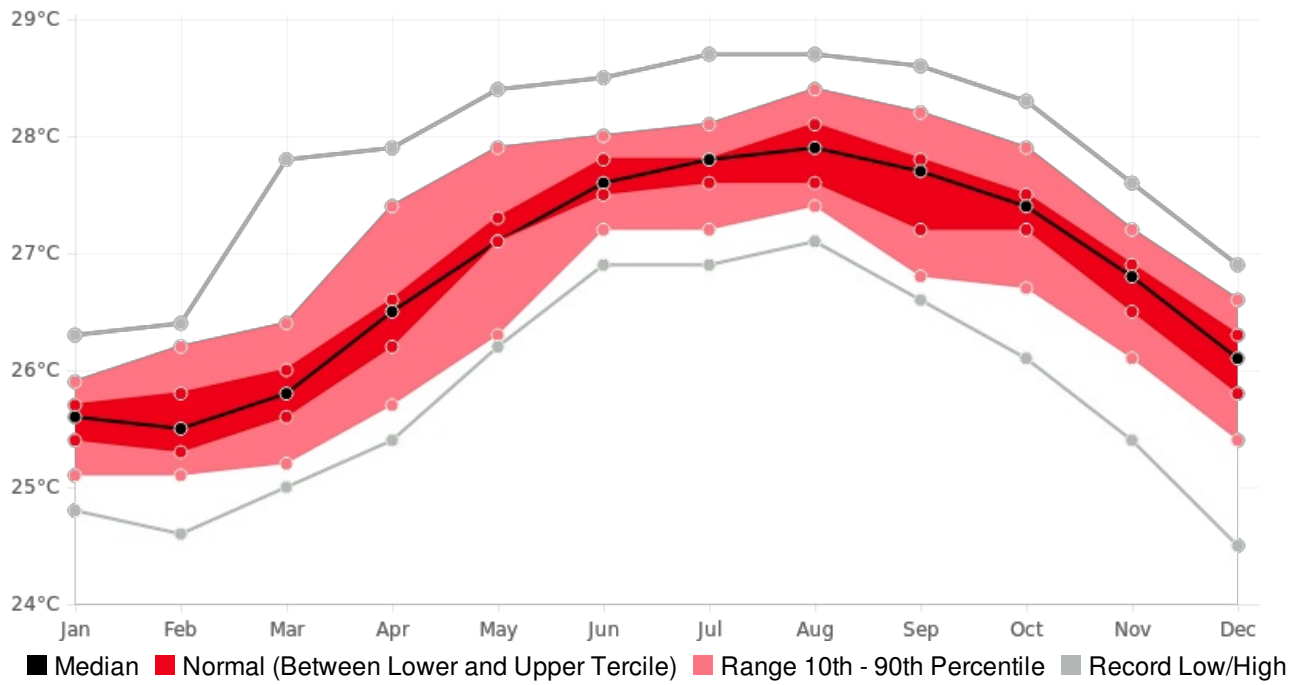

Generated By CAROGEN

## Martinique LAMENTIN-AERO Mean Temperature (AVERAGE:26.8 °C) (Period: 1981 - 2010)

|                          | Hottest Value | Hottest Date             |  | Coollest Value | Coollest Date         |
|--------------------------|---------------|--------------------------|--|----------------|-----------------------|
| Year On Record           | 27.7 °C       | 2010                     |  | 26.1 °C        | 1984                  |
| Month On Average         | 27.9 °C       | August                   |  | 25.6 °C        | February              |
| Month On Record          | 28.7 °C       | July 2010<br>August 2010 |  | 24.5 °C        | December 1991         |
| 3-month period on record | 28.6 °C       | June to August 2010      |  | 25 °C          | January to March 1986 |

# LAMENTIN-AERO, Martinique - Monthly Mean Temperature

(Location: 14.59533° N, -60.995667° W; Period of record: 1981-2010)