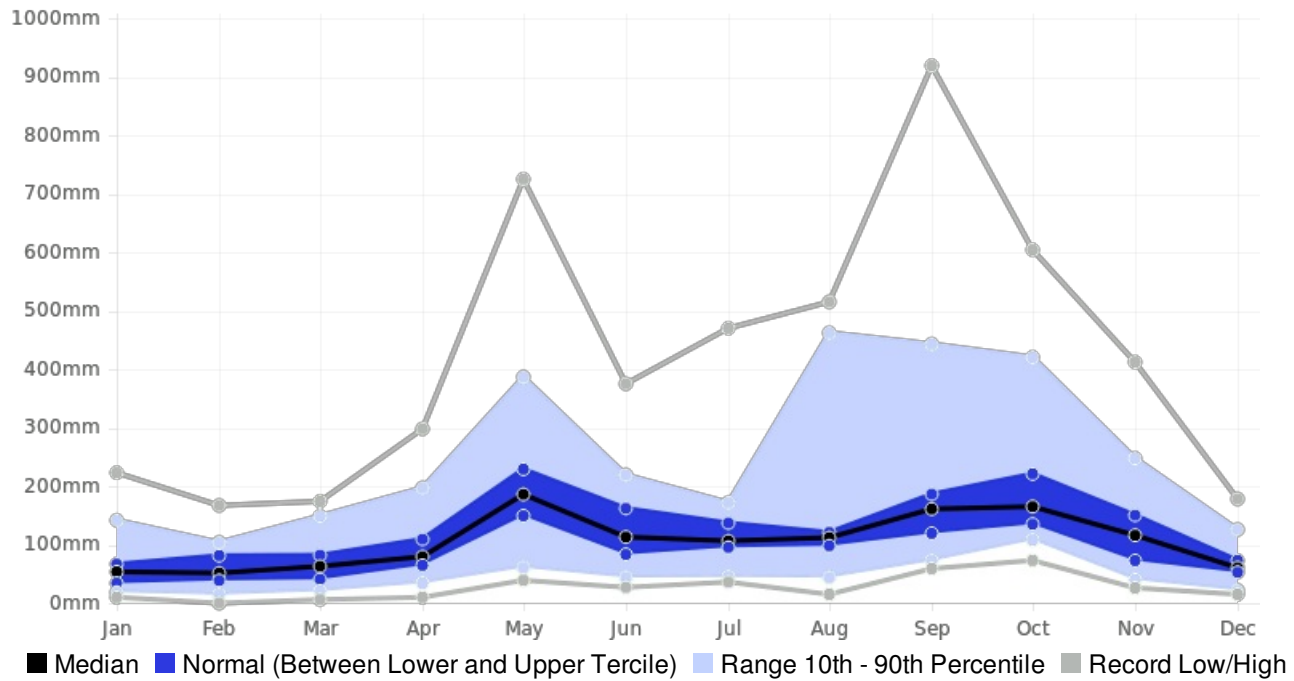

Generated By CAROGEN

Jamaica Worthy-Park Rainfall (AVERAGE:1566.7 mm) (Period: 1981 - 2010)

	Wettest Value	Wettest Date		Driest Value	Driest Date
Year On Record	2133 mm	2002		921 mm	1983
Month On Average	223.5 mm	May		60.1 mm	February
Month On Record	919 mm	September 2004		0 mm	February 2005
3-month period on record	1189 mm	July to September 2004		46 mm	December to February 1999

Worthy-Park, Jamaica - Monthly Rainfall

(Location: 18.143°N, -77.149°W; Period of record: 1981-2010)

Worthy-Park, Jamaica - Seasonal Rainfall

(Location: 18.143°N, -77.149°W; Period of record: 1981-2010)