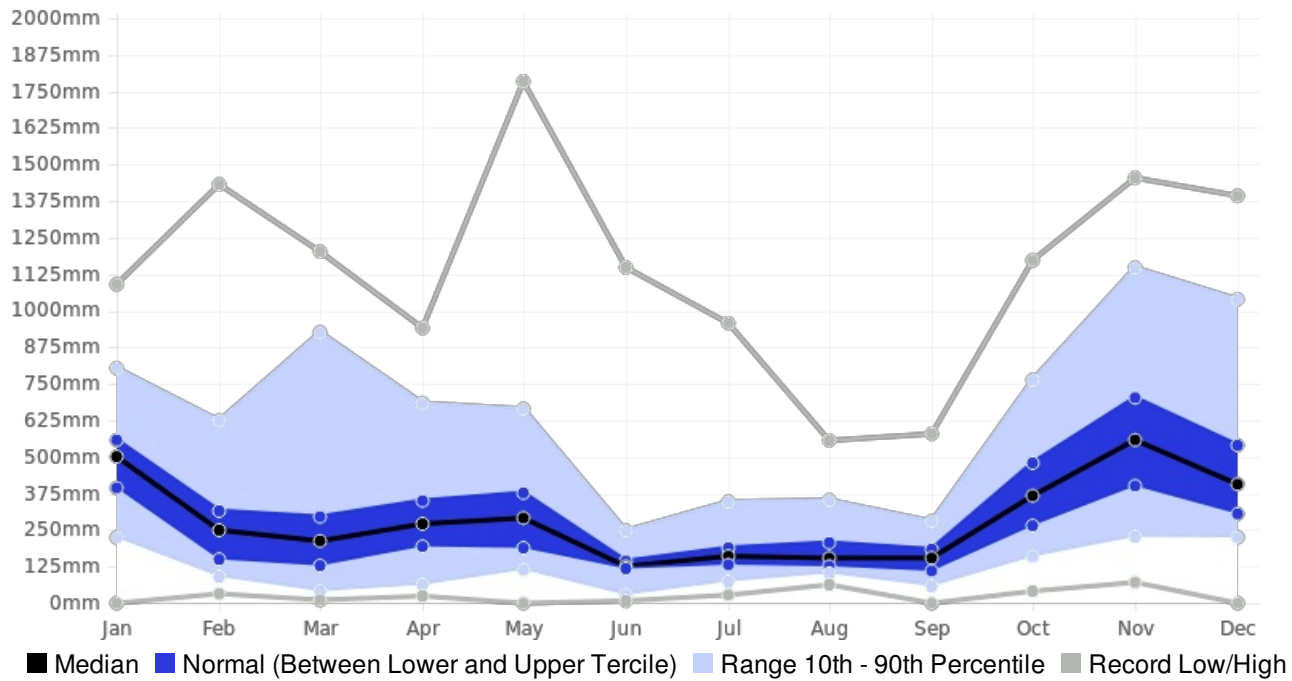

USAID
FROM THE AMERICAN PEOPLE

Generated By CAROGEN

Jamaica Shirley-castle Rainfall (AVERAGE:4147.8 mm) (Period: 1981 - 2010)

	Wettest Value	Wettest Date		Driest Value	Driest Date
Year On Record	8787 mm	1984		2236 mm	2002
Month On Average	616.4 mm	November		166.2 mm	June
Month On Record	1784 mm	May 1993		0 mm	May 2002 September 2002 December 2002 January 2010
3-month period on record	3356 mm	October to December 1984		179 mm	August to October 2002

Shirley-castle, Jamaica - Monthly Rainfall

(Location: 18.2°N, -76.6°W; Period of record: 1981-2010)

Shirley-castle, Jamaica - Seasonal Rainfall

(Location: 18.2°N, -76.6°W; Period of record: 1981-2010)