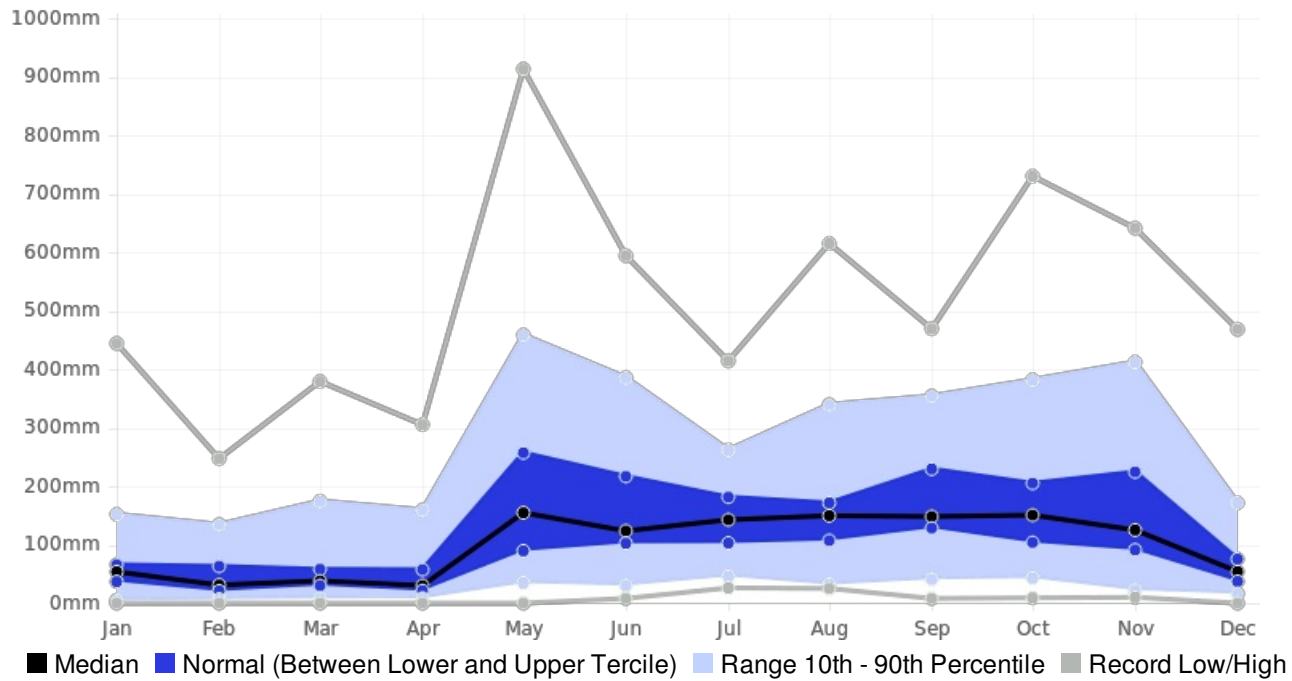

Generated By CAROGEN

Jamaica Serge Rainfall (AVERAGE:1631.2 mm) (Period: 1981 - 2010)

| | Wettest Value | Wettest Date | Driest Value | Driest Date |
|--------------------------|---------------|------------------|--------------|--|
| Year On Record | 3517 mm | 1993 | 338 mm | 2006 |
| Month On Average | 215.5 mm | May | 55.7 mm | February |
| Month On Record | 913 mm | May 1993 | 0 mm | April 1995 December 1999 March 2001 May 2003 February 2005 March 2005 March 2006 April 2007 January 2008 February 2008 December 2008 January 2010 |
| 3-month period on record | 1402 mm | May to July 1993 | 9 mm | January to March 2005 |

Serge, Jamaica - Monthly Rainfall

(Location: 17.9°N, -76.5°W; Period of record: 1981-2010)

Serge, Jamaica - Seasonal Rainfall

(Location: 17.9°N, -76.5°W; Period of record: 1981-2010)