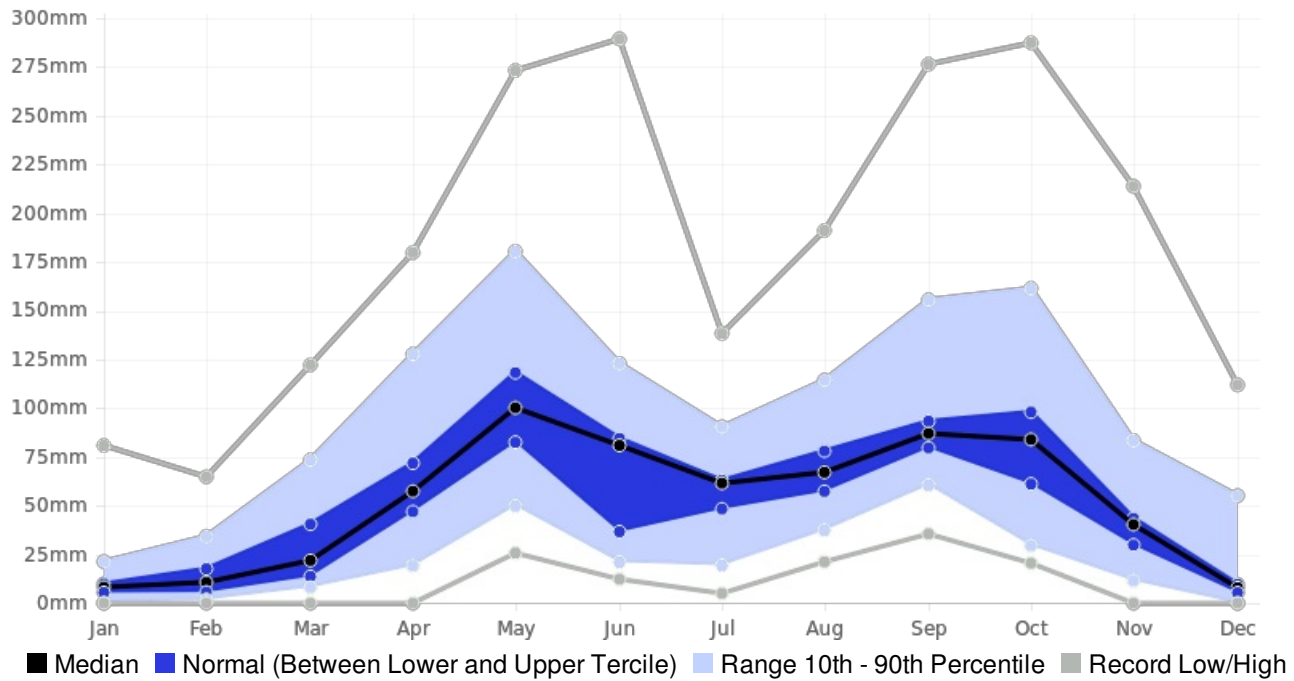

USAID
FROM THE AMERICAN PEOPLE

Generated By CAROGEN

Dominican-Rep PLCASAS Rainfall (AVERAGE:698.7 mm) (Period: 1981 - 2010)

	Wettest Value	Wettest Date	Driest Value	Driest Date
Year On Record	1084.8 mm	1998	374 mm	1997
Month On Average	107 mm	May	12.5 mm	January
Month On Record	289.4 mm	June 2005	0 mm	December 1985 February 1990 December 1991 January 1994 December 1995 April 1997 March 2000 January 2001 January 2002 February 2004 November 2004 December 2004 March 2005 February 2008
3-month period on record	547.3 mm	August to October 1998	11.7 mm	December to February 2000

PLCASAS, Dominican-Rep - Monthly Rainfall

(Location: 18.73°N, -70.93°W; Period of record: 1981-2010)

PLCASAS, Dominican-Rep - Seasonal Rainfall

(Location: 18.73°N, -70.93°W; Period of record: 1981-2010)