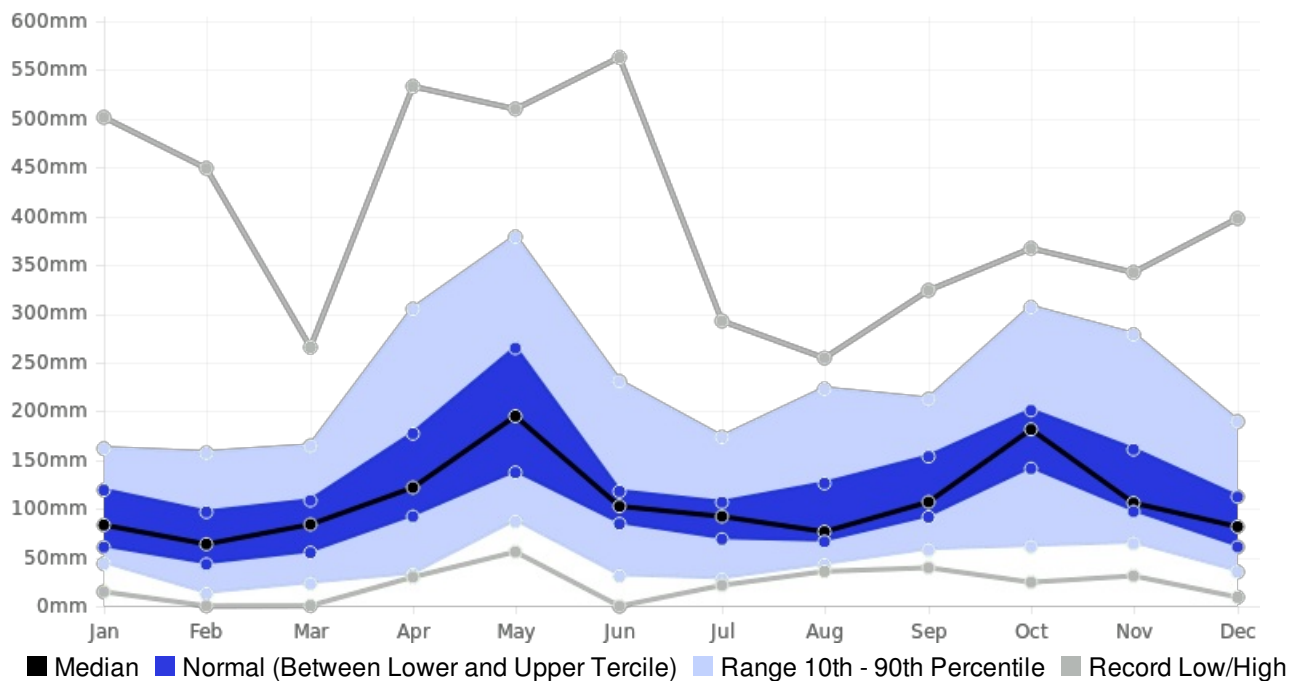

Generated By CAROGEN

## Dominican-Rep LVEGA Rainfall (AVERAGE:1558.3 mm) (Period: 1981 - 2010)

	<b>Wettest Value</b>	<b>Wettest Date</b>		<b>Driest Value</b>	<b>Driest Date</b>
Year On Record	2867.4 mm	2009		1018.8 mm	1997
Month On Average	220.7 mm	May		85.8 mm	February
Month On Record	562.9 mm	June 2009		0 mm	June 1991
3-month period on record	1567.2 mm	April to June 2009		67.5 mm	June to August 1991

# LVEGA, Dominican-Rep - Monthly Rainfall

(Location: 19.22°N, -70.53°W; Period of record: 1981-2010)

# LVEGA, Dominican-Rep - Seasonal Rainfall

(Location: 19.22°N, -70.53°W; Period of record: 1981-2010)