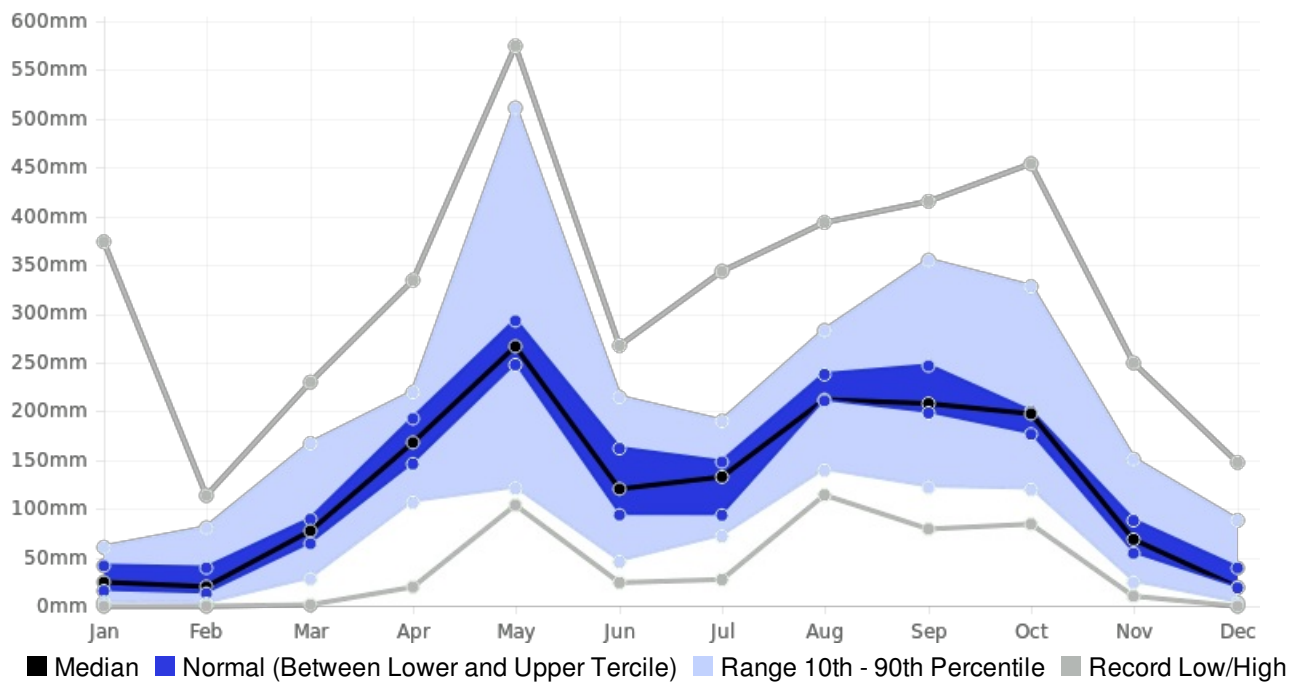

USAID
FROM THE AMERICAN PEOPLE

Generated By CAROGEN

Dominican-Rep HVALLE Rainfall (AVERAGE:1645.5 mm) (Period: 1981 - 2010)

	Wettest Value	Wettest Date		Driest Value	Driest Date
Year On Record	2539.4 mm	1981		912.7 mm	1997
Month On Average	284.9 mm	May		32.2 mm	February
Month On Record	574.7 mm	May 2004		0 mm	February 1985 January 1991 December 1991 January 2002 February 2005
3-month period on record	1065.1 mm	August to October 2000		5.4 mm	December to February 1990

HVALLE, Dominican-Rep - Monthly Rainfall

(Location: 18.717°N, -71.7°W; Period of record: 1981-2010)

HVALLE, Dominican-Rep - Seasonal Rainfall

(Location: 18.717°N, -71.7°W; Period of record: 1981-2010)