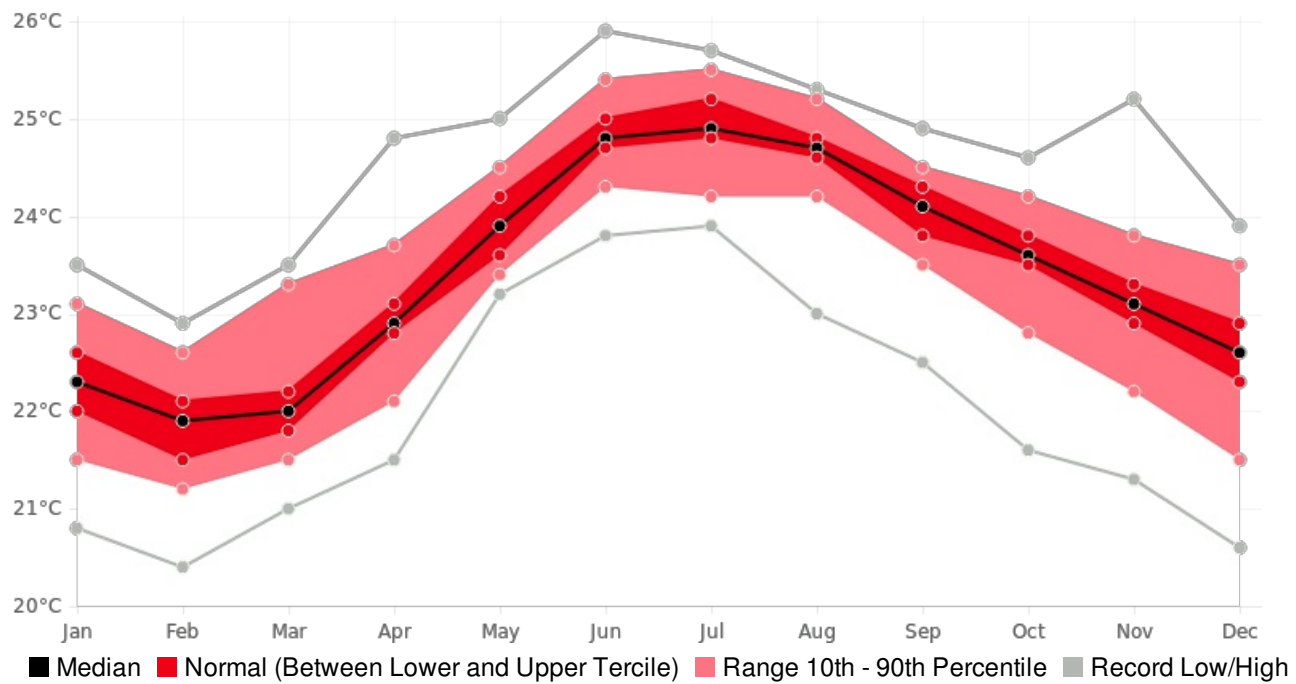

USAID
FROM THE AMERICAN PEOPLE

Generated By CAROGEN

Dominica Melville-Hall Min Temperature (AVERAGE:23.4 °C) (Period: 1982 - 2010)

	Hottest Value	Hottest Date		Coollest Value	Coollest Date
Year On Record	24 °C	2002		22.2 °C	1992
Month On Average	24.9 °C	July		21.8 °C	February
Month On Record	25.9 °C	June 2002		20.4 °C	February 1986
3-month period on record	25.4 °C	June to August 2000		21.2 °C	October to December 1992

Melville-Hall, Dominica - Monthly Min Temperature

(Location: 15.32°N, -61.18°W; Period of record: 1982-2010)

Melville-Hall, Dominica - Seasonal Min Temperature

(Location: 15.32°N, -61.18°W; Period of record: 1982-2010)