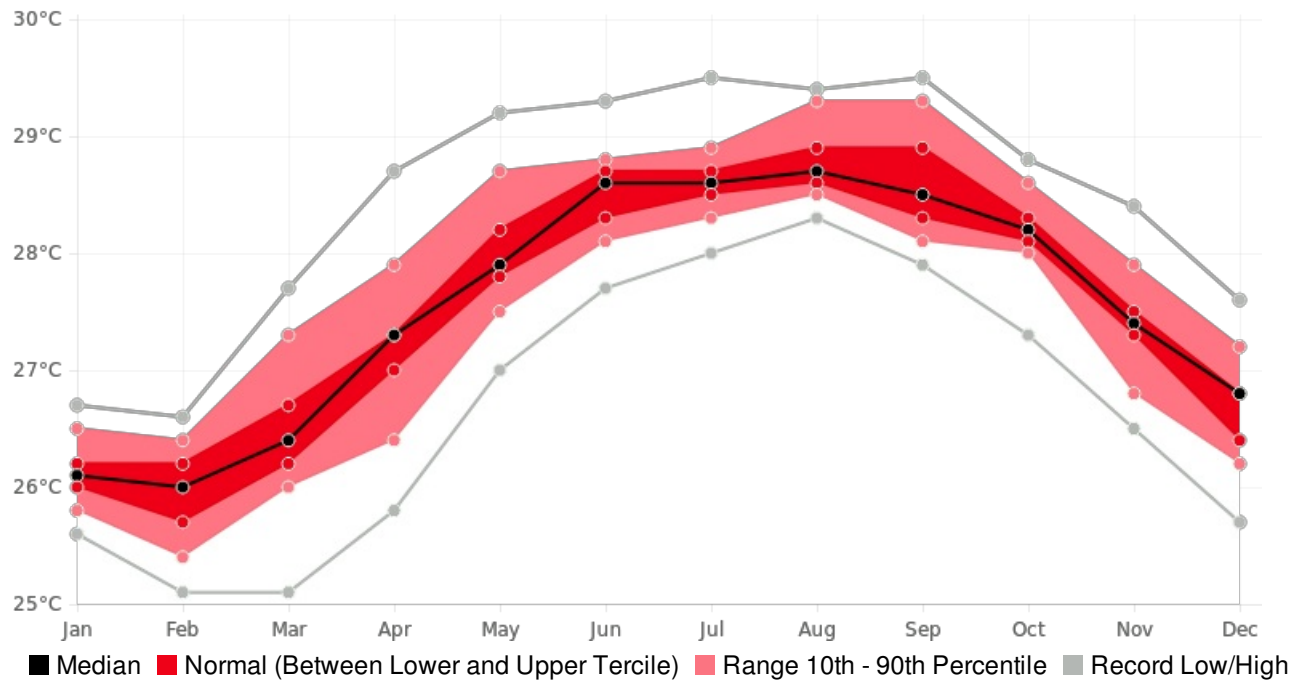

Melville-Hall, Dominica - Monthly Mean Temperature

(Location: 15.32°N, -61.18°W; Period of record: 1981-2010)