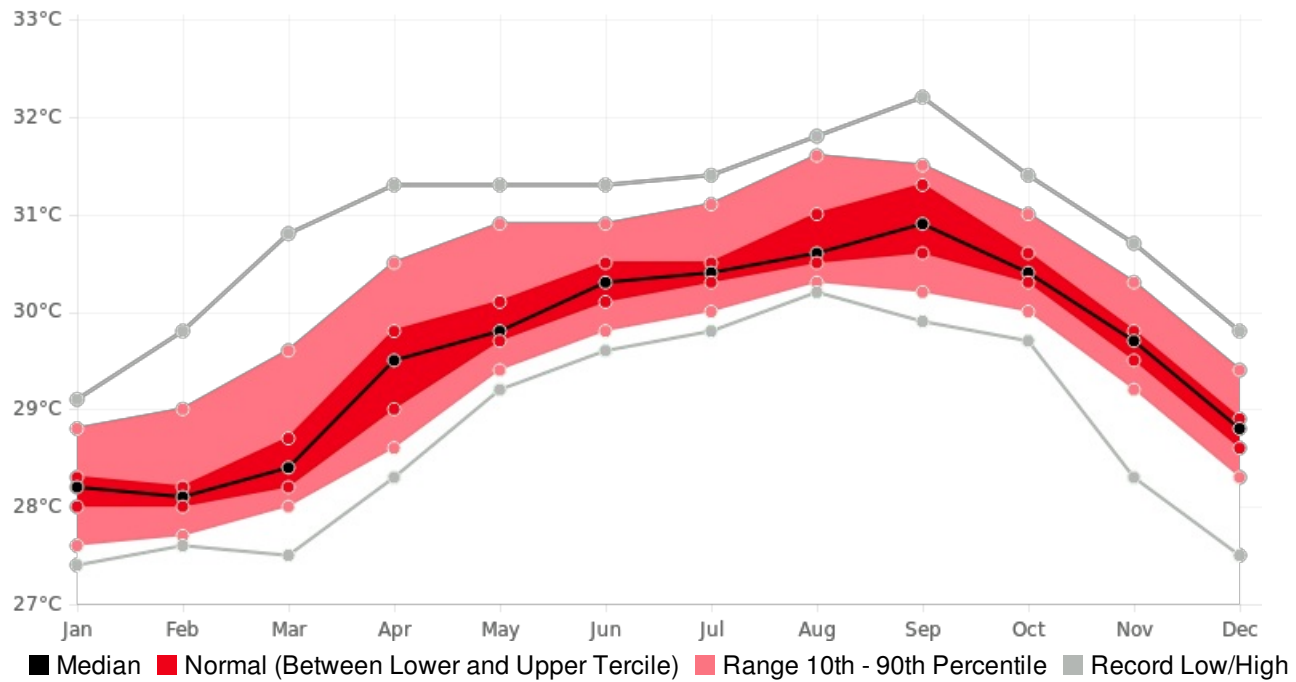

USAID
FROM THE AMERICAN PEOPLE

Generated By CAROGEN

Dominica Melville-Hall Max Temperature (AVERAGE:29.7 °C) (Period: 1982 - 2010)

	Hottest Value	Hottest Date		Coollest Value	Coollest Date
Year On Record	30.5 °C	2010		29 °C	1991
Month On Average	30.9 °C	September		28.2 °C	January
Month On Record	32.2 °C	September 2006		27.4 °C	January 1992 January 1993
3-month period on record	31.8 °C	August to October 2006		27.6 °C	December to February 1991

Melville-Hall, Dominica - Monthly Max Temperature

(Location: 15.32°N, -61.18°W; Period of record: 1982-2010)

Melville-Hall, Dominica - Seasonal Max Temperature

(Location: 15.32°N, -61.18°W; Period of record: 1982-2010)