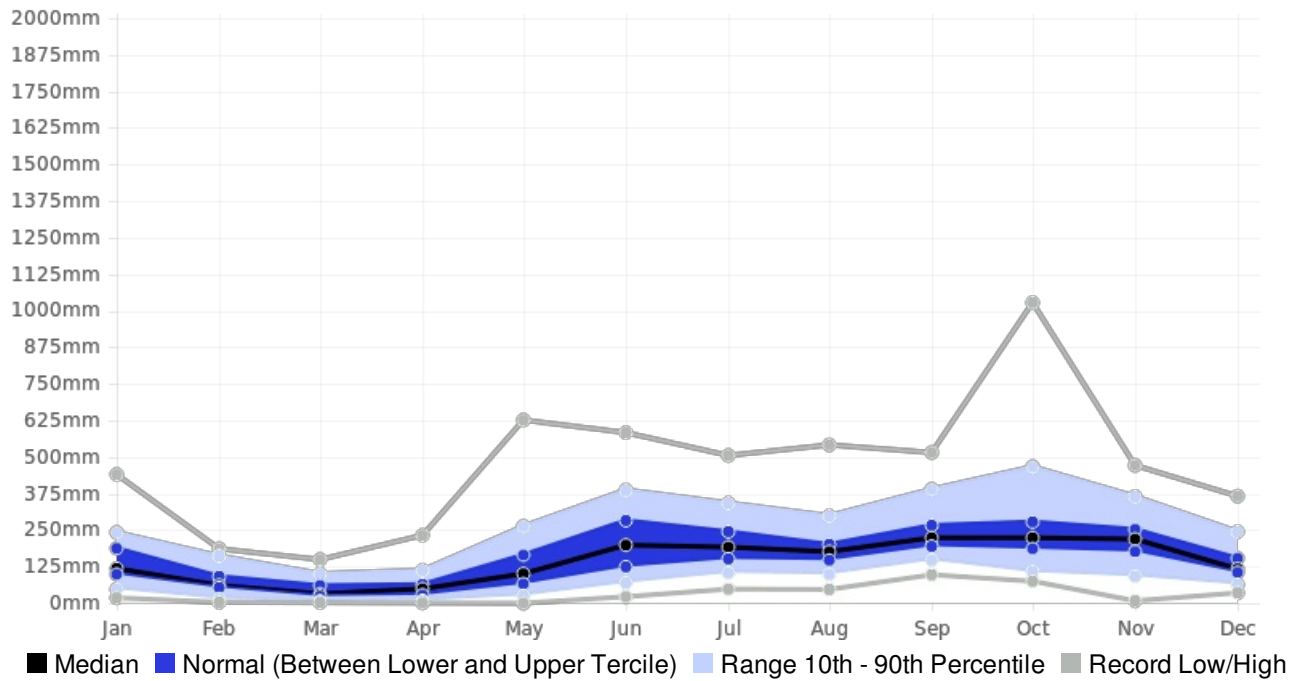

USAID
FROM THE AMERICAN PEOPLE

Generated By CAROGEN

Belize PG-Airport Rainfall (AVERAGE:1984.6 mm) (Period: 1981 - 2010)

	Wettest Value	Wettest Date		Driest Value	Driest Date
Year On Record	2879 mm	2006		1451 mm	2004
Month On Average	281.9 mm	October		46.8 mm	March
Month On Record	1028 mm	October 2000		0 mm	May 1995
3-month period on record	1795 mm	August to October 2000		51 mm	March to May 1997

PG-Airport, Belize - Monthly Rainfall

(Location: 17.5°N, -88.3°W; Period of record: 1981-2010)

PG-Airport, Belize - Seasonal Rainfall

(Location: 17.5°N, -88.3°W; Period of record: 1981-2010)