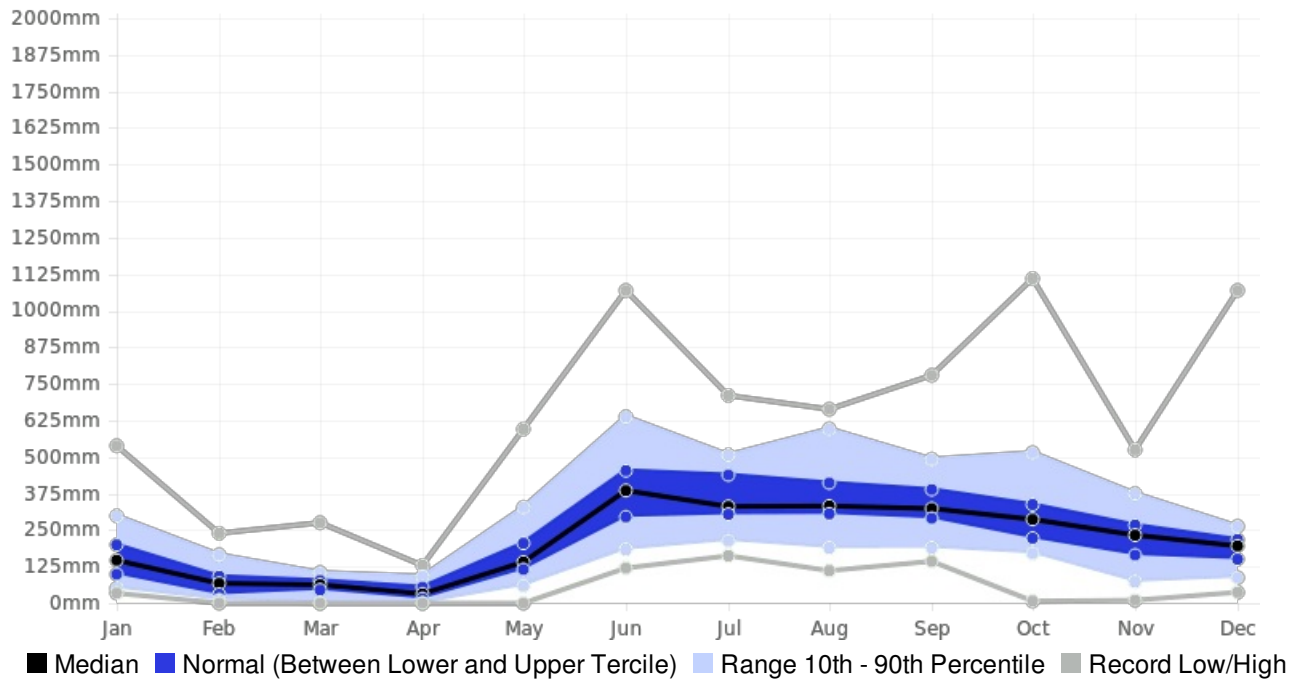

Generated By CAROGEN

Belize Middlesex Rainfall (AVERAGE:2756.1 mm) (Period: 1981 - 2010)

	Wettest Value	Wettest Date	Driest Value	Driest Date
Year On Record	3990 mm	1990	1975 mm	1985
Month On Average	409.7 mm	June	42.4 mm	April
Month On Record	1110 mm	October 1998	0 mm	April 1984 March 1989 April 1990 March 1991 May 1995 March 1999 April 1999 March 2002 February 2003 March 2003 April 2004
3-month period on record	1734 mm	October to December 1998	23 mm	February to April 2002

Middlesex, Belize - Monthly Rainfall

(Location: 17°N, -88.5°W; Period of record: 1981-2010)

Middlesex, Belize - Seasonal Rainfall

(Location: 17°N, -88.5°W; Period of record: 1981-2010)