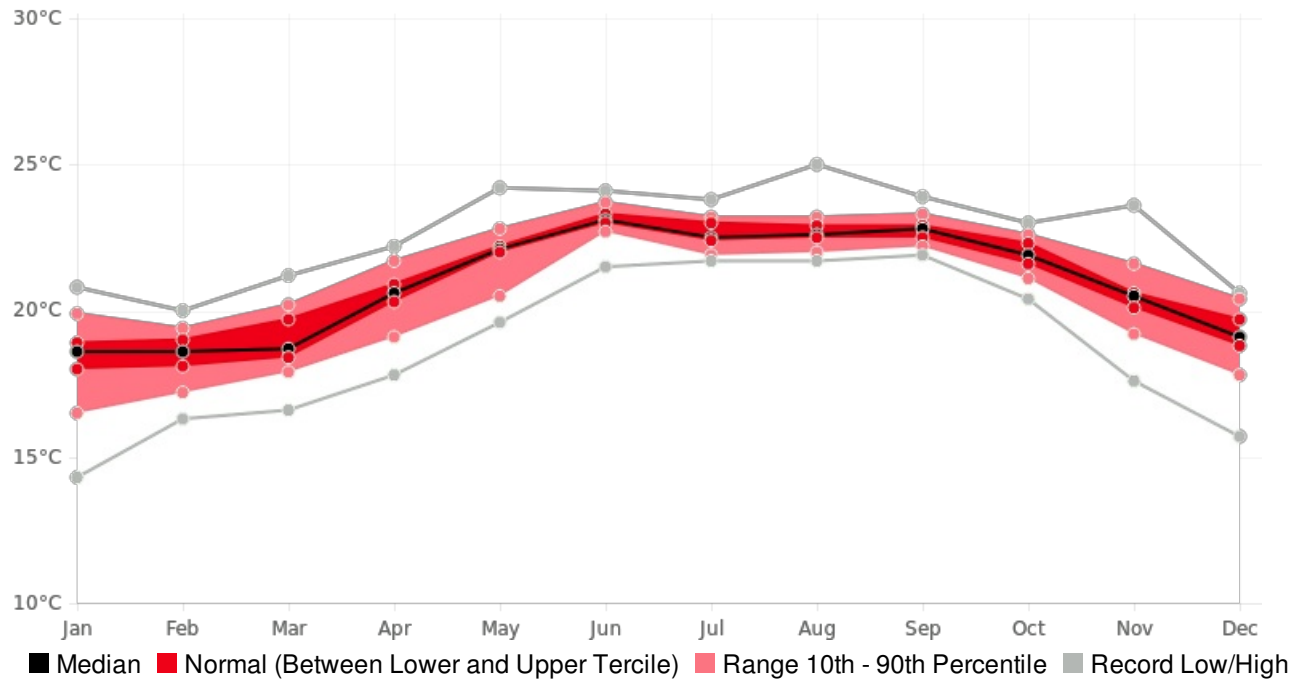

USAID
FROM THE AMERICAN PEOPLE

Generated By CAROGEN

Belize Central-Farm Min Temperature (AVERAGE:20.9 °C) (Period: 1981 - 2010)

	Hottest Value	Hottest Date		Coolest Value	Coolest Date
Year On Record	21.7 °C	1998		19.8 °C	1981
Month On Average	23.1 °C	June		18.3 °C	January
Month On Record	25 °C	August 1992		14.3 °C	January 1985
3-month period on record	23.8 °C	May to July 2010		16.4 °C	January to March 1985

Central-Farm, Belize - Monthly Min Temperature

(Location: 17.18°N, -89°W; Period of record: 1981-2010)

Central-Farm, Belize - Seasonal Min Temperature

(Location: 17.18°N, -89°W; Period of record: 1981-2010)