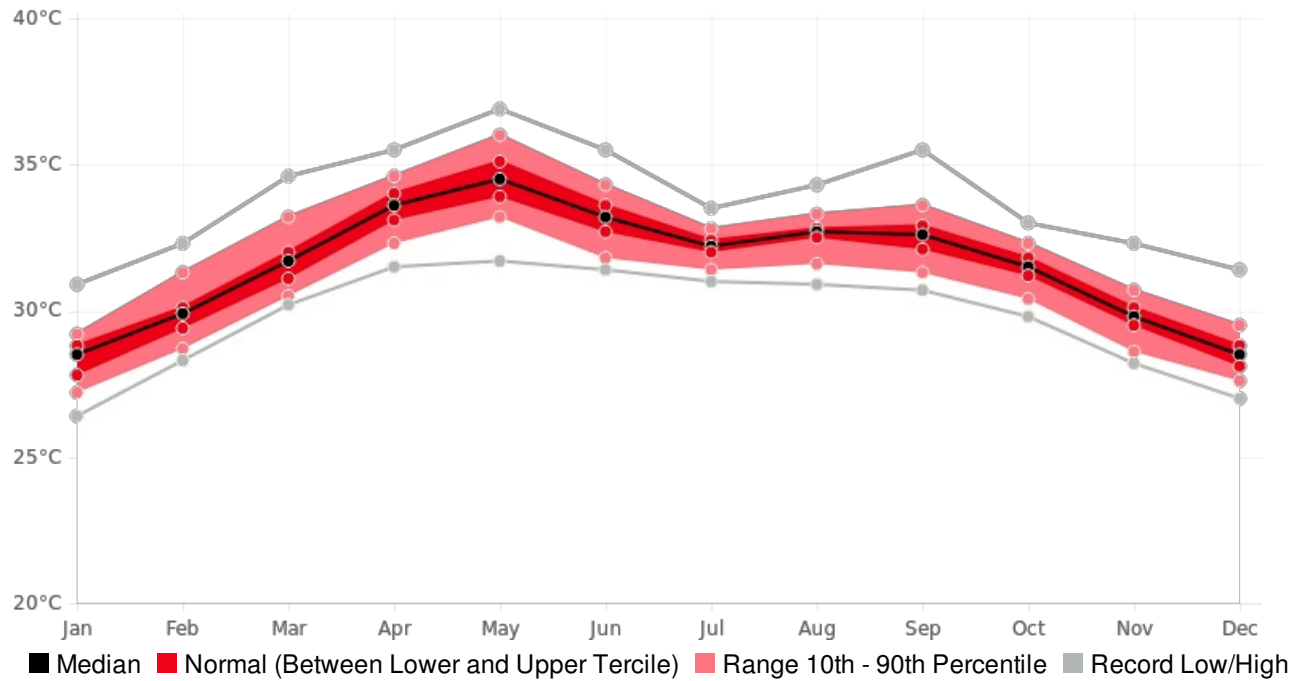

USAID
FROM THE AMERICAN PEOPLE

Generated By CAROGEN

Belize Central-Farm Max Temperature (AVERAGE:31.5 °C) (Period: 1981 - 2010)

	Hottest Value	Hottest Date		Coolest Value	Coolest Date
Year On Record	32.8 °C	1998		30.7 °C	1986
Month On Average	34.5 °C	May		28.4 °C	January
Month On Record	36.9 °C	May 1983		26.4 °C	January 2003
3-month period on record	35.6 °C	April to June 1998		28 °C	December to February 1987

Central-Farm, Belize - Monthly Max Temperature

(Location: 17.18°N, -89°W; Period of record: 1981-2010)

Central-Farm, Belize - Seasonal Max Temperature

(Location: 17.18°N, -89°W; Period of record: 1981-2010)