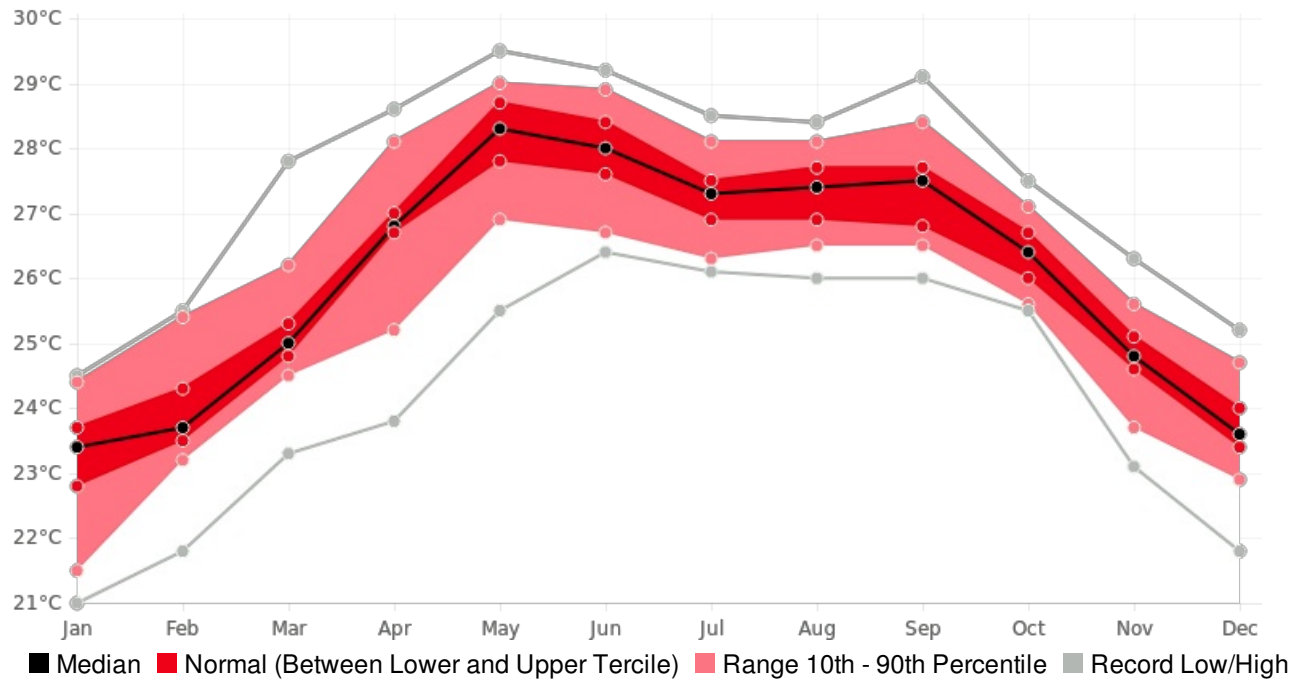

Belmopan, Belize - Monthly Mean Temperature

(Location: 17.25°N, -88.8°W; Period of record: 1981-2010)