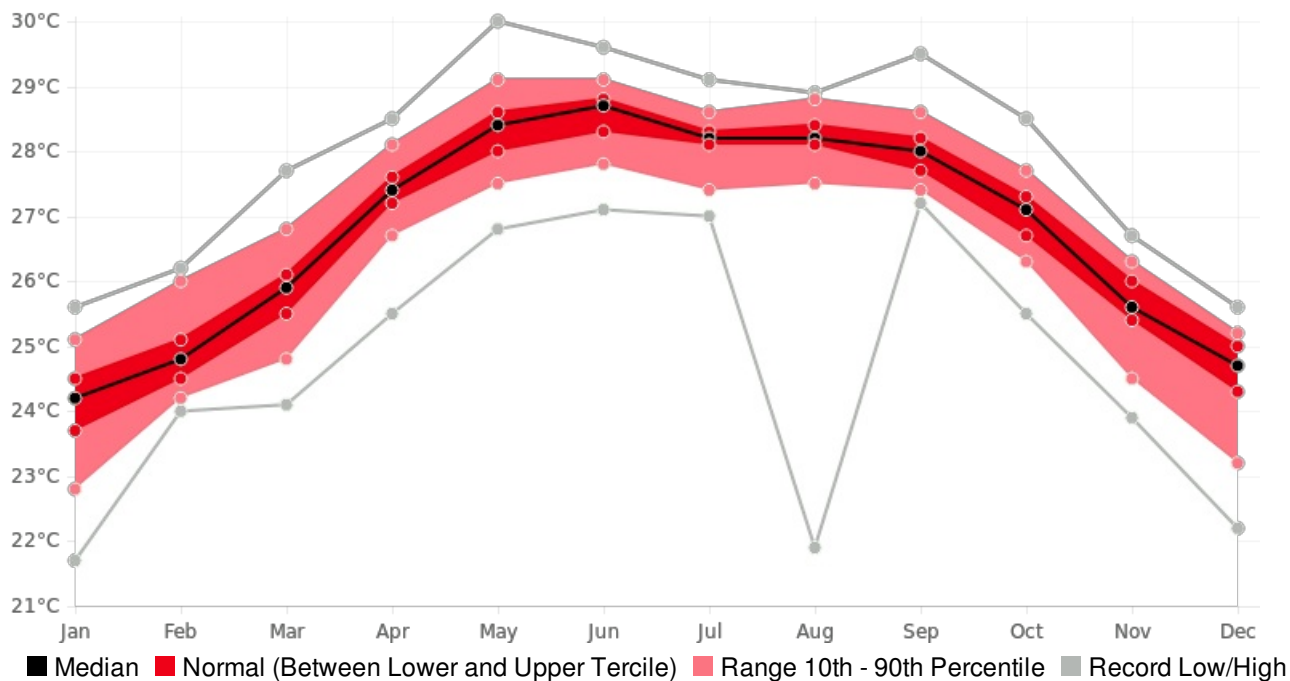

USAID
FROM THE AMERICAN PEOPLE

GFCS
GLOBAL FRAMEWORK FOR
CLIMATE SERVICES

Generated By CAROGEN

Belize Airport Mean Temperature (AVERAGE:26.7 °C) (Period: 1981 - 2010)

	Hottest Value	Hottest Date		Coollest Value	Coollest Date
Year On Record	27.3 °C	1997		26.1 °C	1990
Month On Average	28.5 °C	June		24 °C	January
Month On Record	30 °C	May 1995		21.7 °C	January 1981
3-month period on record	29.2 °C	April to June 1995		23.6 °C	November to January 1999

Airport, Belize - Monthly Mean Temperature

(Location: 17.53°N, -88.3°W; Period of record: 1981-2010)

Airport, Belize - Seasonal Mean Temperature

(Location: 17.53°N, -88.3°W; Period of record: 1981-2010)