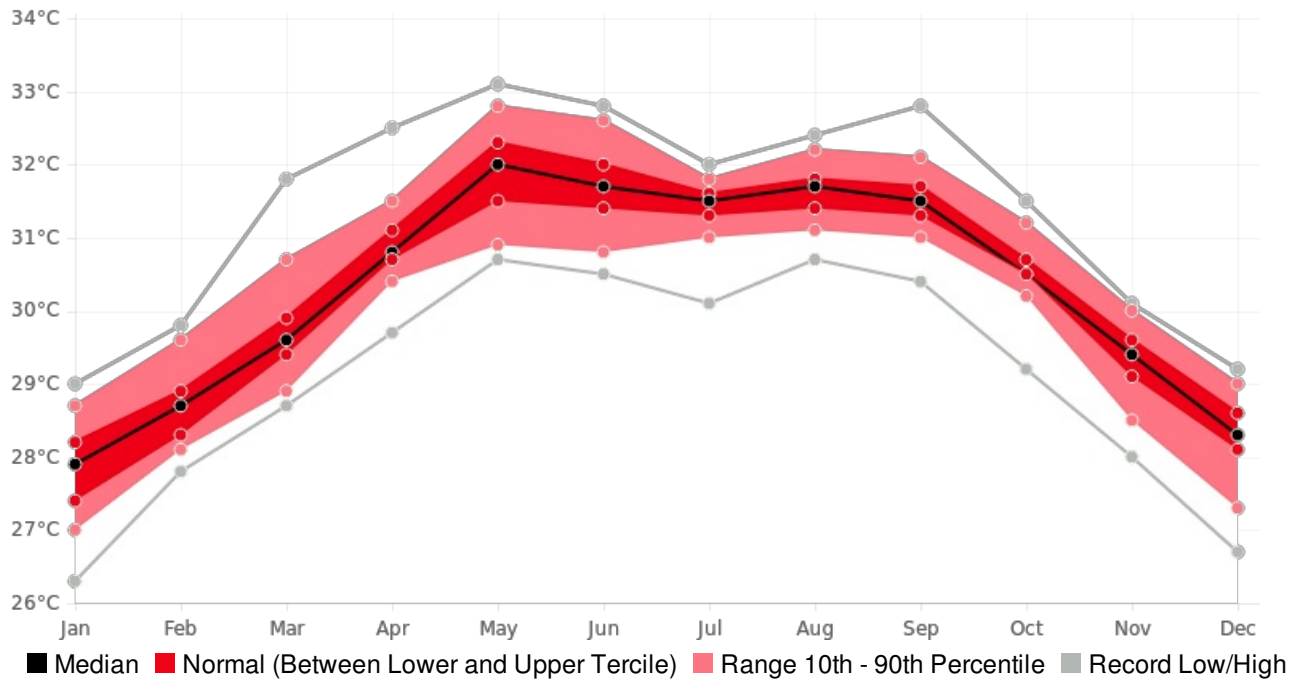

USAID
FROM THE AMERICAN PEOPLE

Generated By CAROGEN

Belize Airport Max Temperature (AVERAGE:30.3 °C) (Period: 1981 - 2010)

	Hottest Value	Hottest Date		Coollest Value	Coollest Date
Year On Record	30.9 °C	1995		29.8 °C	1999
Month On Average	31.9 °C	May		27.8 °C	January
Month On Record	33.1 °C	May 1995		26.3 °C	January 1986 January 2003
3-month period on record	32.7 °C	April to June 1995		27.6 °C	December to February 1985

Airport, Belize - Monthly Max Temperature

(Location: 17.53°N, -88.3°W; Period of record: 1981-2010)

Airport, Belize - Seasonal Max Temperature

(Location: 17.53°N, -88.3°W; Period of record: 1981-2010)